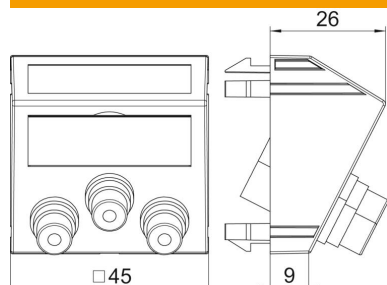

Technical data sheet

Audio/video cinch connection, 1 module, slanting outlet, as 1:1 coupling, black-grey
Item number: 6105201

Multimedia support with three cinch connection sockets for audio/video, slanting cable outlet, with labelling panel, three cinch couplings (RCA), socket-socket version, colour coding yellow/red/white. Support plate with locking fastening, suitable for horizontal and vertical installation in the system environment.

PC Polycarbonate

Master data

Item number	6105201
Type	MTS-12R F SWGR1
Description 1	Multimedia support audio/video
Description 2	3x coupling, socket-socket
Manufacturer	OBO
Dimension	45x45mm
Colour	Black-grey; RAL 7021
Material	Polycarbonate
Smallest sales unit	1
Unit of quantity	Piece
Weight	3.4 kg
Weight unit	kg/100 pc.

Technical data sheet

Audio/video cinch connection, 1 module, slanting outlet, as 1:1 coupling, black-grey
Item number: 6105201

Dimensions

Width	45 mm
Height	45 mm

Technical data

Number of units	1
Surface version	Matt
Fastening type	Lock
Halogen-free	yes
Hinged cover	no
Lamp-wire connector	no
With printed label	no
With dust protection	no
Protection rating	IP20
Depth	26 mm
Support ring	no
Transparent	no
Use	Cinch
Strain relief option	no
Combination	Basic element with central cover plate