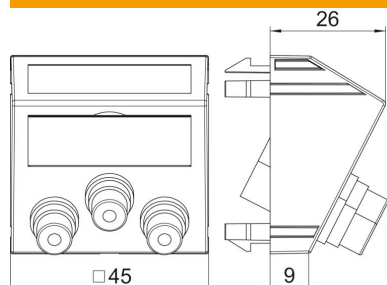

Technical data sheet

Component video connection, 1 module, slanting outlet, as 1:1 coupling, pure white
Item number: 6105150

Multimedia support with three cinch connection sockets for component video, slanting cable outlet, with labelling panel, three cinch couplings (RCA), socket-socket version, colour coding red/green/blue. Support plate with locking fastening, suitable for horizontal and vertical installation in the system environment.

PC Polycarbonate

Master data

Item number	6105150
Type	MTS-3R F RW1
Description 1	Multimedia support video cinch
Description 2	3x coupling, socket-socket
Manufacturer	OBO
Dimension	45x45mm
Colour	Pure white; RAL 9010
Material	Polycarbonate
Smallest sales unit	1
Unit of quantity	Piece
Weight	3.4 kg
Weight unit	kg/100 pc.

Technical data sheet

Component video connection, 1 module, slanting outlet, as 1:1 coupling, pure white
Item number: 6105150

Dimensions

Width	45 mm
Height	45 mm

Technical data

Number of units	1
Surface version	Matt
Fastening type	Lock
Halogen-free	yes
Hinged cover	no
Lamp-wire connector	no
With printed label	no
With dust protection	no
Protection rating	IP20
Depth	26 mm
Support ring	no
Transparent	no
Use	Cinch
Strain relief option	no
Combination	Basic element with central cover plate