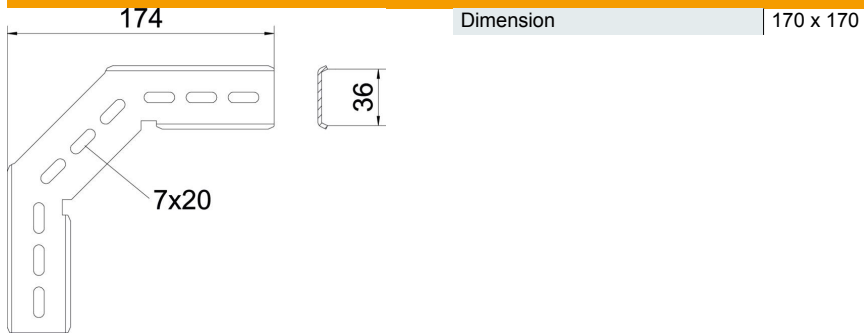

Technical data sheet

90° mounting angle A2

Item number: 6016278

90° installation profile, vertical, for C mesh cable tray and GR-Magic® mesh cable tray with a side height of 55 mm.
Each with two clamps of type KS 23/35.
Including connector, to create 45° bends.

A2 Stainless steel

2B Bright, treated

Master data

Item number	6016278
Type	MW 90 SL 17 A2
Description 1	90° installation angle
Description 2	for C-mesh cable tray
Manufacturer	OBO
Dimension	170x170
Material	Stainless steel
Surface	Bright, treated
Surface standard	
Smallest sales unit	20
Unit of quantity	Piece
Weight	27 kg
Weight unit	kg/100 pc.

Technical data sheet

90° mounting angle A2

Item number: 6016278

Dimensions

Technical data

Rustproof steel, pickled | no