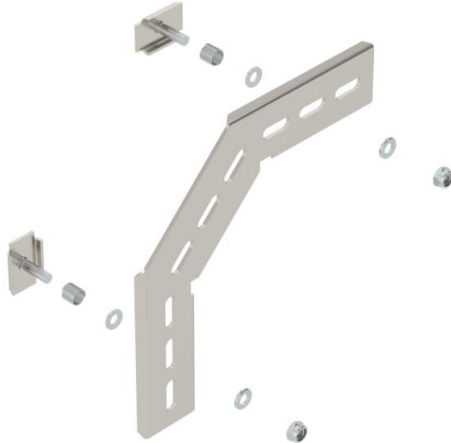

Technical data sheet

90° mounting angle A2

Item number: 6016278

90° installation profile, vertical, for C mesh cable tray and GR-Magic® mesh cable tray with a side height of 55 mm.
Each with two clamps of type KS 23/35.
Including connector, to create 45° bends.

A2 Stainless steel

2B Bright, treated

Master data

Item number	6016278
Type	MW 90 SL 17 A2
Description 1	90° installation angle
Description 2	for C-mesh cable tray
Manufacturer	OBO
Dimension	170x170
Material	Stainless steel
Surface	Bright, treated
Surface standard	
Smallest sales unit	20
Unit of quantity	Piece
Weight	27 kg
Weight unit	kg/100 pc.

Technical data sheet

90° mounting angle A2

Item number: 6016278

Dimensions

Technical data

Rustproof steel, pickled | no