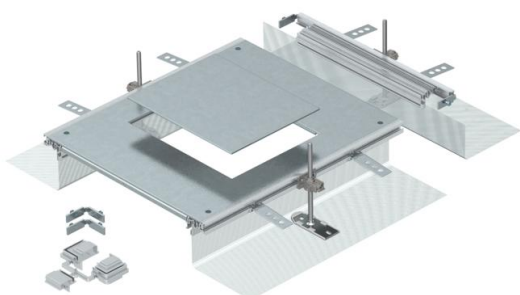

Technical data sheet

Extension unit for GES6, height 40–140 mm

Item number: 7424322

Ready for mounting trunking extension unit with a device installation lid for the installation of an installation unit of nominal size 6, consisting of side profiles with attached flexible side wall made of metal mesh, floor covering contact profiles, trunking lid with blank, closed mounting opening and a trunking end piece. The scope of delivery contains 3 height-adjustable fixing brackets, 3 screed anchors, 1 lid butt support (without levelling unit – please order separately) and 1 construction set for 90° angle.

Size of the mounting unit suitable for the installation of a rectangular installation unit of nominal size 6.

St Steel

FS Strip galvanized

Master data

Item number	7424322
Type	OKA-G A 40140 6
Description 1	Extension unit
Description 2	for service unit GES6
Manufacturer	OBO
Material	Steel
Surface	Strip galvanized
Surface standard	DIN EN 10346
Smallest sales unit	1
Unit of quantity	Piece
Weight	683 kg
Weight unit	kg/100 pc.

Dimensions

Length	460 mm
Width	400 mm
Dimension a	201 mm
Dimension A	400 mm
Dimension b	253 mm
Dimension h	40 mm

Technical data sheet

Extension unit for GES6, height 40–140 mm

Item number: 7424322

Technical data