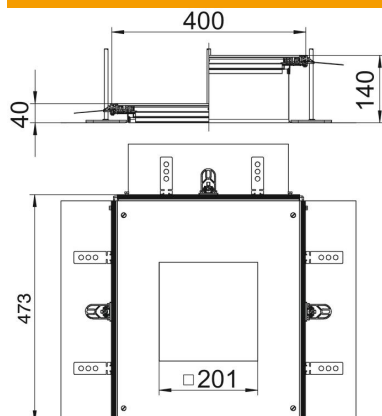

Technical data sheet

Extension unit for GES6, height 40–140 mm

Item number: 7424322

Ready for mounting trunking extension unit with a device installation lid for the installation of an installation unit of nominal size 6, consisting of side profiles with attached flexible side wall made of metal mesh, floor covering contact profiles, trunking lid with blank, closed mounting opening and a trunking end piece. The scope of delivery contains 3 height-adjustable fixing brackets, 3 screed anchors, 1 lid butt support (without levelling unit – please order separately) and 1 construction set for 90° angle.

Size of the mounting unit suitable for the installation of a rectangular installation unit of nominal size 6.

St Steel

FS Strip galvanized

Master data

Item number	7424322
Type	OKA-G A 40140 6
Description 1	Extension unit
Description 2	for service unit GES6
Manufacturer	OBO
Material	Steel
Surface	Strip galvanized
Surface standard	DIN EN 10346
Smallest sales unit	1
Unit of quantity	Piece
Weight	683 kg
Weight unit	kg/100 pc.

Dimensions

Length	460 mm
Width	400 mm
Dimension a	201 mm
Dimension A	400 mm
Dimension b	253 mm
Dimension h	40 mm

Technical data sheet

Extension unit for GES6, height 40–140 mm

Item number: 7424322

Technical data