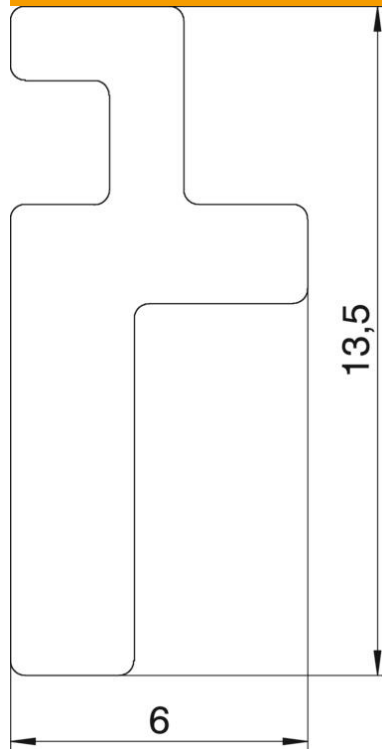

## Floor covering contact profile

Item number: 7404220

Floor guide profile for the OKA-G and OKA-W trunking systems. Insertable in the side profile flush with floor or at a height of 3 mm above the floor. Spare part.

### Master data

Item number	7404220
Type	OKA BA4 3
Description 1	Floor covering edge profile
Description 2	for trunking system OKA2
Manufacturer	OBO
Dimension	2400mm
Material	Aluminium
Smallest sales unit	2.4
Unit of quantity	Metre
Weight	10.3 kg
Weight unit	kg/100 m

### Dimensions

Length	2,400 mm
Width	4 mm
Height	13 mm