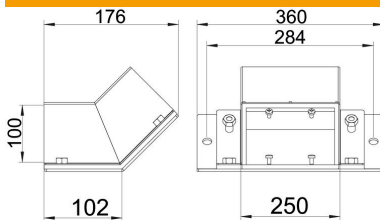

### Master data

Item number	7216451
Type	PLMR-LR 1025 A2
Description 1	Level, rising
Manufacturer	OBO
Dimension	185x310x150
Material	Stainless steel
Smallest sales unit	1
Unit of quantity	Piece
Weight	98 kg
Weight unit	kg/100 pc.

### Dimensions

Dimension A	310 mm
Dimension B	253 mm
Dimension d min.	170 mm
Dimension H	143 mm