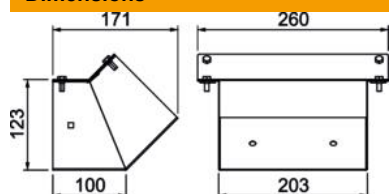

## Rising level, for installation duct PLMR

Item number: 7218202

Level, rising version. Suitable for the installation duct PLMR. To overcome obstacles in outdoor areas. Screws and nuts included.

**A2** Stainless steel

### Master data

Item number	7218202
Description 1	Level, rising
Description 2	for outdoor applications
Manufacturer	OBO
Dimension	171x158x260
Material	Stainless steel
Surface	Bright
Surface standard	
Smallest sales unit	1
Unit of quantity	Piece
Weight	89.3 kg
Weight unit	kg/100 pc.

### Dimensions

Length	171 mm
Width	260 mm
Height	158 mm

## Technical data

Cover fastening	Screw
Usable cross-section	18500 mm <sup>2</sup>
Angle of the bend	45 °