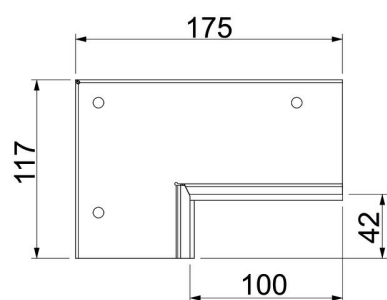

Technical data sheet

Wall connection set, 2-sided, for corner mounting, duct height 40 mm, FS
Item number: 7218134

Wall connection collar, 2-sided, with integrated seal for PYROLINE® Rapid PLM installation duct. For mounting in the area of wall and ceiling connections as well as wall penetrations in room corners. Set consisting of 2 opposing components, suitable for ceiling or wall mounting of the installation duct.

St Steel

FS Strip galvanized

Master data

Item number	7218134
Type	PLM CC 0410 FS
Description 1	Wall connection collar set
Description 2	for corner mounting
Manufacturer	OBO
Dimension	85x175x117
Material	Steel
Surface	Strip galvanized
Surface standard	DIN EN 10346
Smallest sales unit	1
Unit of quantity	Piece
Weight	41.92 kg
Weight unit	kg/100 pc.

Technical data sheet

Wall connection set, 2-sided, for corner mounting, duct height 40 mm, FS

Item number: 7218134

Dimensions

Dimension B	175 mm
Dimension b	100 mm
Dimension d	42 mm
Dimension H	117 mm

Technical data