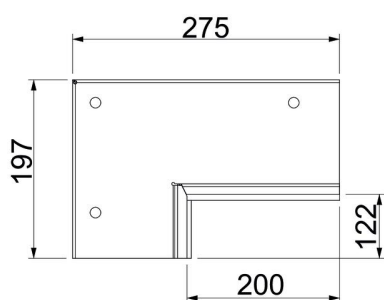

# Technical data sheet

Wall connection set, double-sided, for corner mounting,  
duct height 120 mm, FS  
Item number: 7218142

Wall connection collar, 2-sided, with integrated seal for PYROLINE® Rapid PLM installation duct. For mounting in the area of wall and ceiling connections as well as wall penetrations in room corners. Set consisting of 2 opposing components, suitable for ceiling or wall mounting of the installation duct.

## Master data

Item number	7218142
Type	PLM CC 1220 FS
Description 1	Wall connection collar set
Description 2	for corner mounting
Manufacturer	OBO
Dimension	85x275x197
Material	Steel
Surface	Strip galvanized
Surface standard	DIN EN 10346
Smallest sales unit	1
Unit of quantity	Piece
Weight	77.16 kg
Weight unit	kg/100 pc.

# Technical data sheet

Wall connection set, double-sided, for corner mounting,  
duct height 120 mm, FS  
Item number: 7218142

## Dimensions

Dimension B	275 mm
Dimension b	200 mm
Dimension d	122 mm
Dimension H	197 mm