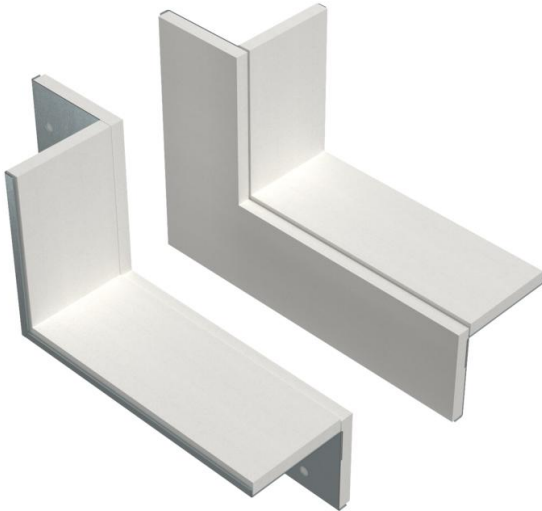

# Technical data sheet

Wall connection set, double-sided, for corner mounting,  
duct height 120 mm, FS  
Item number: 7218142

Wall connection collar, 2-sided, with integrated seal for PYROLINE® Rapid PLM installation duct. For mounting in the area of wall and ceiling connections as well as wall penetrations in room corners. Set consisting of 2 opposing components, suitable for ceiling or wall mounting of the installation duct.

## Master data

Item number	7218142
Type	PLM CC 1220 FS
Description 1	Wall connection collar set
Description 2	for corner mounting
Manufacturer	OBO
Dimension	85x275x197
Material	Steel
Surface	Strip galvanized
Surface standard	DIN EN 10346
Smallest sales unit	1
Unit of quantity	Piece
Weight	77.16 kg
Weight unit	kg/100 pc.

# Technical data sheet

Wall connection set, double-sided, for corner mounting,  
duct height 120 mm, FS  
Item number: 7218142

## Dimensions

Dimension B	275 mm
Dimension b	200 mm
Dimension d	122 mm
Dimension H	197 mm