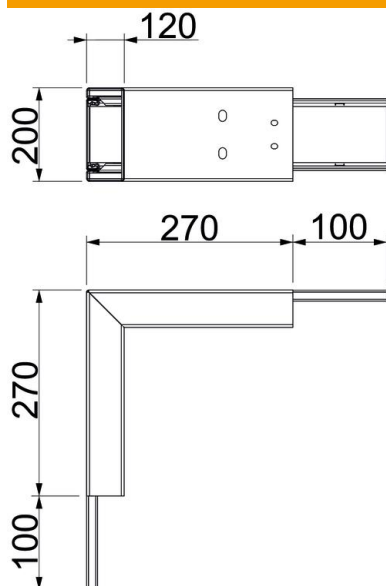

Technical data sheet

External corner, duct height 120 mm, pure white

Item number: 7218048

External corner with intumescent fire protection mesh for PYROLINE® Rapid PLM installation duct. Suitable for direct wall and ceiling mounting, mounting below system floors and on support systems. Tool-free joint mounting with PLM SI joint connector. The cover is snapped on without tools, allowing rapid inspection and retroassignment. The cover overhang allows offset cover mounting for continuous equipotential bonding of the entire duct section.

St Steel

P Powder-coated

Master data

Item number	7218048
Type	PLM EC 1220 RW
Description 1	External corner
Description 2	with fire protection mesh
Manufacturer	OBO
Dimension	370x200x370
Colour	Pure white; RAL 9010
Material	Steel
Surface	Powder-coated
Surface standard	
Smallest sales unit	1
Unit of quantity	Piece
Weight	300 kg
Weight unit	kg/100 pc.

Technical data sheet

External corner, duct height 120 mm, pure white

Item number: 7218048

Dimensions

Dimension A	270 mm
Dimension B	200 mm
Dimension H	120 mm

Technical data

Number of flammable sides	4
Cover fastening	Miscellaneous
With perforation	yes
Usable cross-section	18500 mm ²
Partitions possible	no
Jacketing	Steel
Angle of the bend	90 °