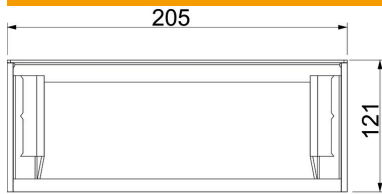

## Master data

Item number	7218094
Type	PLM EP 1220 FS
Description 1	End piece
Description 2	with fire protection mesh
Manufacturer	OBO
Dimension	205x20x121
Material	Steel
Surface	Strip galvanized
Surface standard	DIN EN 10346
Smallest sales unit	1
Unit of quantity	Piece
Weight	25.67 kg
Weight unit	kg/100 pc.

# Technical data sheet

End piece, duct height 120 mm, FS

Item number: 7218094

## Dimensions

Dimension B	205 mm
Dimension H	121 mm

## Technical data

Number of flammable sides	4
Classification EI – installation duct	90
Usable cross-section	18500 mm <sup>2</sup>
Jacketing	Steel