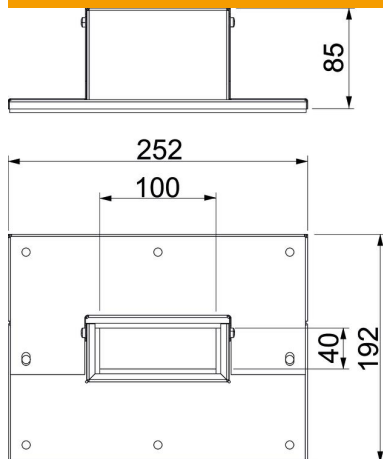

# Technical data sheet

Wall connection collar, 3- and 4-sided, duct height 40 mm,  
pure white

Item number: 7218124

Wall connection collar, 4-sided, with integrated seal for PYROLINE® Rapid PLM installation duct. For mounting in the area of wall and ceiling connections as well as wall penetrations. Can also be used as 3-sided wall connection collar for direct wall or ceiling mounting of the duct.

## Master data

|                     |                        |
|---------------------|------------------------|
| Item number         | 7218124                |
| Type                | PLM WC 0410 RW         |
| Description 1       | Wall connection collar |
| Description 2       | 3- and 4-sided         |
| Manufacturer        | OBO                    |
| Dimension           | 85x253x193             |
| Colour              | Pure white; RAL 9010   |
| Material            | Steel                  |
| Surface             | Powder-coated          |
| Surface standard    |                        |
| Smallest sales unit | 1                      |
| Unit of quantity    | Piece                  |
| Weight              | 55.3 kg                |
| Weight unit         | kg/100 pc.             |

# Technical data sheet

Wall connection collar, 3- and 4-sided, duct height 40 mm,  
pure white

Item number: 7218124

## Dimensions

|             |        |
|-------------|--------|
| Dimension B | 252 mm |
| Dimension b | 100 mm |
| Dimension D | 192 mm |
| Dimension d | 40 mm  |