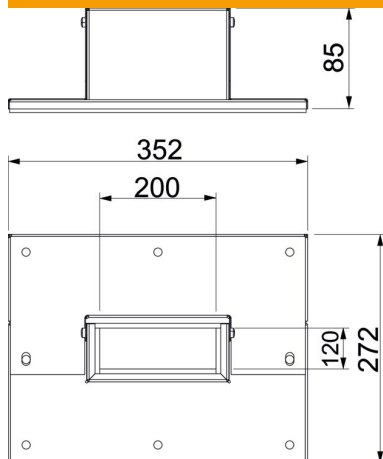

Technical data sheet

Wall connection collar, 3- and 4-sided, duct height 120 mm,
pure white

Item number: 7218132

Wall connection collar, 4-sided, with integrated seal for PYROLINE® Rapid PLM installation duct. For mounting in the area of wall and ceiling connections as well as wall penetrations. Can also be used as 3-sided wall connection collar for direct wall or ceiling mounting of the duct.

St Steel

P Powder-coated

Master data

Item number	7218132
Type	PLM WC 1220 RW
Description 1	Wall connection collar
Description 2	3- and 4-sided
Manufacturer	OBO
Dimension	85x253x273
Colour	Pure white; RAL 9010
Material	Steel
Surface	Powder-coated
Surface standard	
Smallest sales unit	1
Unit of quantity	Piece
Weight	94.6 kg
Weight unit	kg/100 pc.

Technical data sheet

Wall connection collar, 3- and 4-sided, duct height 120 mm,
pure white

Item number: 7218132

Dimensions

Dimension B	352 mm
Dimension b	200 mm
Dimension D	272 mm
Dimension d	120 mm

Technical data