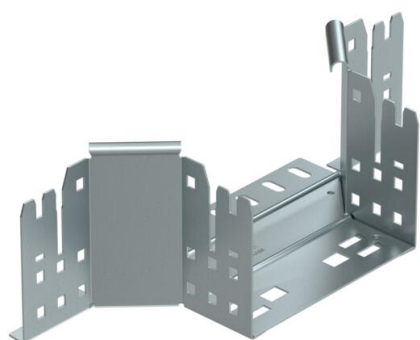

## Magic add-on tee 110 FS

Item number: 6041921

Add-on tee with quick connector system. For all cable tray types of 110 mm side height.

**St** Steel

**FS** Strip galvanized

### Master data

Item number	6041921
Type	RAAM 115 FS
Description 1	Add-on tee
Description 2	with quick connector
Manufacturer	OBO
Dimension	110x150
Material	Steel
Surface	Strip galvanized
Surface standard	DIN EN 10346
Smallest sales unit	1
Unit of quantity	Piece
Weight	60 kg
Weight unit	kg/100 pc.

### Dimensions

Width	150 mm
Height	110 mm
Plate thickness	1.25 mm
Dimension B	150 mm

### Technical data

Bend (angle)	90°
Connector version	Integrated connector
Maintain electrical functions	no
Material thickness, floor plate	1.25 mm
NATO hole pattern	no
Change of direction	Horizontal
Rustproof steel, pickled	no
Wide-span version	no
Type of connector, cable support system	Click fastening
Rail thickness	1.25 mm