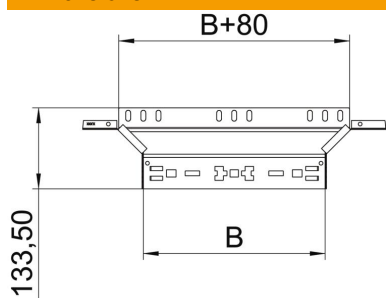

### Master data

Item number	6041921
Type	RAAM 115 FS
Description 1	Add-on tee
Description 2	with quick connector
Manufacturer	OBO
Dimension	110x150
Material	Steel
Surface	Strip galvanized
Surface standard	DIN EN 10346
Smallest sales unit	1
Unit of quantity	Piece
Weight	60 kg
Weight unit	kg/100 pc.

### Dimensions

Width	150 mm
Height	110 mm
Plate thickness	1.25 mm
Dimension B	150 mm