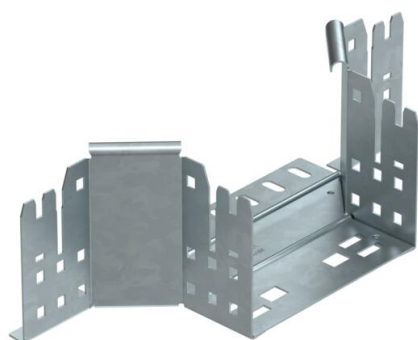

Technical data sheet

Magic add-on tee 110 FT

Item number: 6041941

Add-on tee with quick connector system. For all cable tray types of 110 mm side height.

St Steel

FT Hot-dip galvanised

Master data

Item number	6041941
Type	RAAM 115 FT
Description 1	Add-on tee
Description 2	with quick connector
Manufacturer	OBO
Dimension	110x150
Material	Steel
Surface	Hot-dip galvanised
Surface standard	DIN EN ISO 1461
Smallest sales unit	1
Unit of quantity	Piece
Weight	64.3 kg
Weight unit	kg/100 pc.

Technical data sheet

Magic add-on tee 110 FT

Item number: 6041941

Dimensions

Width	150 mm
Height	110 mm
Plate thickness	1.25 mm
Dimension B	150 mm

Technical data

Bend (angle)	90°
Connector version	Integrated connector
Maintain electrical functions	no
Material thickness, floor plate	1.25 mm
NATO hole pattern	no
Change of direction	Horizontal
Rustproof steel, pickled	no
Wide-span version	no
Type of connector, cable support system	Click fastening
Rail thickness	1.25 mm