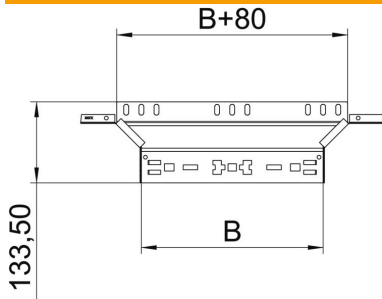

Technical data sheet

Magic add-on tee 110 FT

Item number: 6041941

Add-on tee with quick connector system. For all cable tray types of 110 mm side height.

St Steel

FT Hot-dip galvanised

Master data

Item number	6041941
Type	RAAM 115 FT
Description 1	Add-on tee
Description 2	with quick connector
Manufacturer	OBO
Dimension	110x150
Material	Steel
Surface	Hot-dip galvanised
Surface standard	DIN EN ISO 1461
Smallest sales unit	1
Unit of quantity	Piece
Weight	64.3 kg
Weight unit	kg/100 pc.

Technical data sheet

Magic add-on tee 110 FT

Item number: 6041941

Dimensions

Width	150 mm
Height	110 mm
Plate thickness	1.25 mm
Dimension B	150 mm

Technical data

Bend (angle)	90°
Connector version	Integrated connector
Maintain electrical functions	no
Material thickness, floor plate	1.25 mm
NATO hole pattern	no
Change of direction	Horizontal
Rustproof steel, pickled	no
Wide-span version	no
Type of connector, cable support system	Click fastening
Rail thickness	1.25 mm