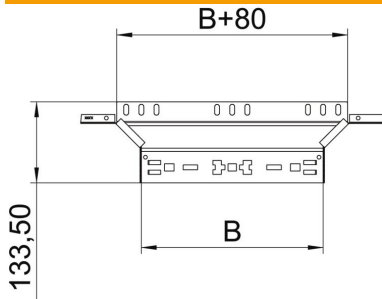

### Master data

Item number	6041942
Type	RAAM 120 FT
Description 1	Add-on tee
Description 2	with quick connector
Manufacturer	OBO
Dimension	110x200
Material	Steel
Surface	Hot-dip galvanised
Surface standard	DIN EN ISO 1461
Smallest sales unit	1
Unit of quantity	Piece
Weight	71.1 kg
Weight unit	kg/100 pc.

### Dimensions

Width	200 mm
Height	110 mm
Plate thickness	1.25 mm
Dimension B	200 mm