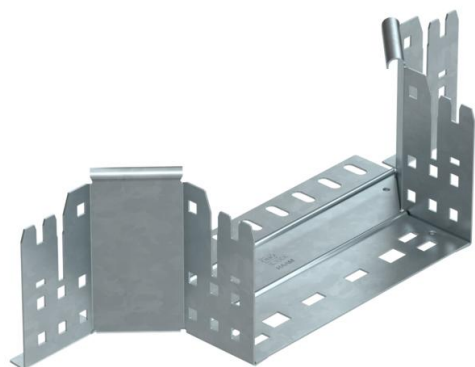

## Magic add-on tee 110 FT

Item number: 6041942

Add-on tee with quick connector system. For all cable tray types of 110 mm side height.

**St** Steel

**FT** Hot-dip galvanised

### Master data

Item number	6041942
Type	RAAM 120 FT
Description 1	Add-on tee
Description 2	with quick connector
Manufacturer	OBO
Dimension	110x200
Material	Steel
Surface	Hot-dip galvanised
Surface standard	DIN EN ISO 1461
Smallest sales unit	1
Unit of quantity	Piece
Weight	71.1 kg
Weight unit	kg/100 pc.

### Dimensions

Width	200 mm
Height	110 mm
Plate thickness	1.25 mm
Dimension B	200 mm

### Technical data

Bend (angle)	90°
Connector version	Integrated connector
Maintain electrical functions	no
Material thickness, floor plate	1.25 mm
NATO hole pattern	no
Change of direction	Horizontal
Rustproof steel, pickled	no
Wide-span version	no
Type of connector, cable support system	Click fastening
Rail thickness	1.25 mm