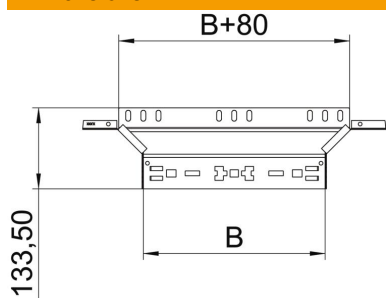

Technical data sheet

Magic add-on tee 110 FS

Item number: 6041924

Add-on tee with quick connector system. For all cable tray types of 110 mm side height.

St Steel

FS Strip galvanized

Master data

Item number	6041924
Type	RAAM 130 FS
Description 1	Add-on tee
Description 2	with quick connector
Manufacturer	OBO
Dimension	110x300
Material	Steel
Surface	Strip galvanized
Surface standard	DIN EN 10346
Smallest sales unit	1
Unit of quantity	Piece
Weight	79.2 kg
Weight unit	kg/100 pc.

Technical data sheet

Magic add-on tee 110 FS

Item number: 6041924

Dimensions

Width	300 mm
Height	110 mm
Plate thickness	1.25 mm
Dimension B	300 mm

Technical data

Bend (angle)	90°
Connector version	Integrated connector
Maintain electrical functions	no
Material thickness, floor plate	1.25 mm
NATO hole pattern	no
Change of direction	Horizontal
Rustproof steel, pickled	no
Wide-span version	no
Type of connector, cable support system	Click fastening
Rail thickness	1.25 mm