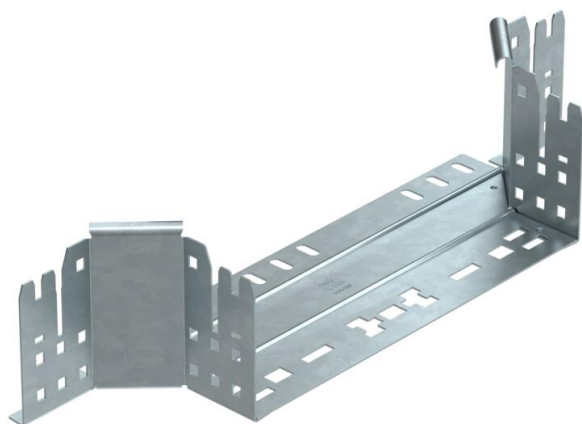

Technical data sheet

Magic add-on tee 110 FT

Item number: 6041944

Add-on tee with quick connector system. For all cable tray types of 110 mm side height.

St Steel

FT Hot-dip galvanised

Master data

Item number	6041944
Type	RAAM 130 FT
Description 1	Add-on tee
Description 2	with quick connector
Manufacturer	OBO
Dimension	110x300
Material	Steel
Surface	Hot-dip galvanised
Surface standard	DIN EN ISO 1461
Smallest sales unit	1
Unit of quantity	Piece
Weight	84.9 kg
Weight unit	kg/100 pc.

Technical data sheet

Magic add-on tee 110 FT

Item number: 6041944

Dimensions

Width	300 mm
Height	110 mm
Plate thickness	1.25 mm
Dimension B	300 mm

Technical data

Bend (angle)	90°
Connector version	Integrated connector
Maintain electrical functions	no
Material thickness, floor plate	1.25 mm
NATO hole pattern	no
Change of direction	Horizontal
Rustproof steel, pickled	no
Wide-span version	no
Type of connector, cable support system	Click fastening
Rail thickness	1.25 mm