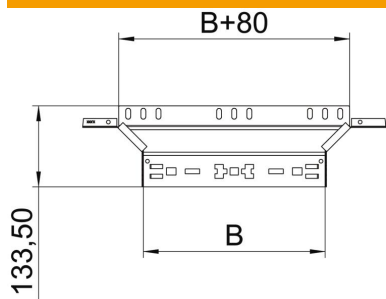

Technical data sheet

Magic add-on tee 110 FT

Item number: 6041944

Add-on tee with quick connector system. For all cable tray types of 110 mm side height.

St Steel

FT Hot-dip galvanised

Master data

Item number	6041944
Type	RAAM 130 FT
Description 1	Add-on tee
Description 2	with quick connector
Manufacturer	OBO
Dimension	110x300
Material	Steel
Surface	Hot-dip galvanised
Surface standard	DIN EN ISO 1461
Smallest sales unit	1
Unit of quantity	Piece
Weight	84.9 kg
Weight unit	kg/100 pc.

Technical data sheet

Magic add-on tee 110 FT

Item number: 6041944

Dimensions

Width	300 mm
Height	110 mm
Plate thickness	1.25 mm
Dimension B	300 mm

Technical data

Bend (angle)	90°
Connector version	Integrated connector
Maintain electrical functions	no
Material thickness, floor plate	1.25 mm
NATO hole pattern	no
Change of direction	Horizontal
Rustproof steel, pickled	no
Wide-span version	no
Type of connector, cable support system	Click fastening
Rail thickness	1.25 mm