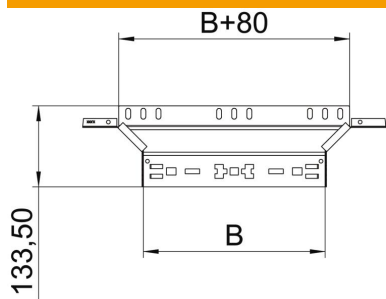

Technical data sheet

Magic add-on tee 110 FT

Item number: 6041946

Add-on tee with quick connector system. For all cable tray types of 110 mm side height.

St Steel

FT Hot-dip galvanised

Master data

Item number	6041946
Type	RAAM 140 FT
Description 1	Add-on tee
Description 2	with quick connector
Manufacturer	OBO
Dimension	110x400
Material	Steel
Surface	Hot-dip galvanised
Surface standard	DIN EN ISO 1461
Smallest sales unit	1
Unit of quantity	Piece
Weight	98.9 kg
Weight unit	kg/100 pc.

Technical data sheet

Magic add-on tee 110 FT

Item number: 6041946

Dimensions

Width	400 mm
Height	110 mm
Plate thickness	1.25 mm
Dimension B	400 mm

Technical data

Bend (angle)	90°
Connector version	Integrated connector
Maintain electrical functions	no
Material thickness, floor plate	1.25 mm
NATO hole pattern	no
Change of direction	Horizontal
Rustproof steel, pickled	no
Wide-span version	no
Type of connector, cable support system	Click fastening
Rail thickness	1.25 mm