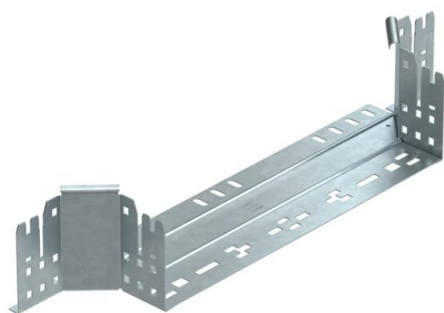

Technical data sheet

Magic add-on tee 110 FT

Item number: 6041946

Add-on tee with quick connector system. For all cable tray types of 110 mm side height.

St Steel

FT Hot-dip galvanised

Master data

Item number	6041946
Type	RAAM 140 FT
Description 1	Add-on tee
Description 2	with quick connector
Manufacturer	OBO
Dimension	110x400
Material	Steel
Surface	Hot-dip galvanised
Surface standard	DIN EN ISO 1461
Smallest sales unit	1
Unit of quantity	Piece
Weight	98.9 kg
Weight unit	kg/100 pc.

Technical data sheet

Magic add-on tee 110 FT

Item number: 6041946

Dimensions

Width	400 mm
Height	110 mm
Plate thickness	1.25 mm
Dimension B	400 mm

Technical data

Bend (angle)	90°
Connector version	Integrated connector
Maintain electrical functions	no
Material thickness, floor plate	1.25 mm
NATO hole pattern	no
Change of direction	Horizontal
Rustproof steel, pickled	no
Wide-span version	no
Type of connector, cable support system	Click fastening
Rail thickness	1.25 mm