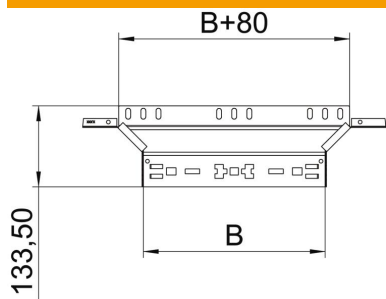

Technical data sheet

Magic add-on tee 110 A2

Item number: 6041968

Add-on tee with quick connector system. For all cable tray types of 110 mm side height.

A2 Stainless steel

2B Bright, treated

Master data

Item number	6041968
Type	RAAM 150 A2
Description 1	Add-on tee
Description 2	with quick connector
Manufacturer	OBO
Dimension	110x500
Material	Stainless steel
Surface	Bright, treated
Surface standard	
Smallest sales unit	1
Unit of quantity	Piece
Weight	105.1 kg
Weight unit	kg/100 pc.

Technical data sheet

Magic add-on tee 110 A2

Item number: 6041968

Dimensions

Width	500 mm
Height	110 mm
Plate thickness	1.25 mm
Dimension B	500 mm

Technical data

Bend (angle)	90°
Connector version	Integrated connector
Maintain electrical functions	no
Material thickness, floor plate	1.25 mm
NATO hole pattern	no
Change of direction	Horizontal
Rustproof steel, pickled	no
Wide-span version	no
Type of connector, cable support system	Click fastening
Rail thickness	1.25 mm