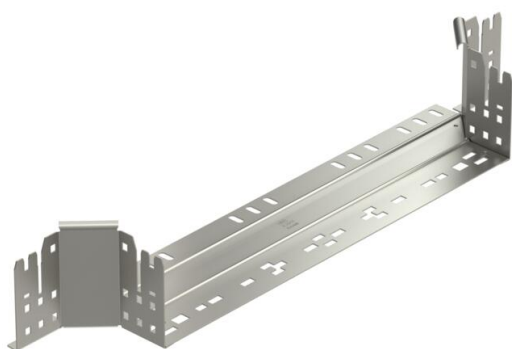

Technical data sheet

Magic add-on tee 110 A2

Item number: 6041968

Add-on tee with quick connector system. For all cable tray types of 110 mm side height.

A2 Stainless steel

2B Bright, treated

Master data

Item number	6041968
Type	RAAM 150 A2
Description 1	Add-on tee
Description 2	with quick connector
Manufacturer	OBO
Dimension	110x500
Material	Stainless steel
Surface	Bright, treated
Surface standard	
Smallest sales unit	1
Unit of quantity	Piece
Weight	105.1 kg
Weight unit	kg/100 pc.

Technical data sheet

Magic add-on tee 110 A2

Item number: 6041968

Dimensions

Width	500 mm
Height	110 mm
Plate thickness	1.25 mm
Dimension B	500 mm

Technical data

Bend (angle)	90°
Connector version	Integrated connector
Maintain electrical functions	no
Material thickness, floor plate	1.25 mm
NATO hole pattern	no
Change of direction	Horizontal
Rustproof steel, pickled	no
Wide-span version	no
Type of connector, cable support system	Click fastening
Rail thickness	1.25 mm