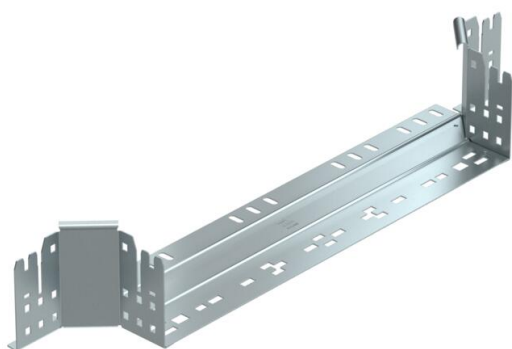

## Magic add-on tee 110 FS

Item number: 6041928

Add-on tee with quick connector system. For all cable tray types of 110 mm side height.

**St** Steel

**FS** Strip galvanized

### Master data

Item number	6041928
Type	RAAM 150 FS
Description 1	Add-on tee
Description 2	with quick connector
Manufacturer	OBO
Dimension	110x500
Material	Steel
Surface	Strip galvanized
Surface standard	DIN EN 10346
Smallest sales unit	1
Unit of quantity	Piece
Weight	105.1 kg
Weight unit	kg/100 pc.

### Dimensions

Width	500 mm
Height	110 mm
Plate thickness	1.25 mm
Dimension B	500 mm

### Technical data

Bend (angle)	90°
Connector version	Integrated connector
Maintain electrical functions	no
Material thickness, floor plate	1.25 mm
NATO hole pattern	no
Change of direction	Horizontal
Rustproof steel, pickled	no
Wide-span version	no
Type of connector, cable support system	Click fastening
Rail thickness	1.25 mm