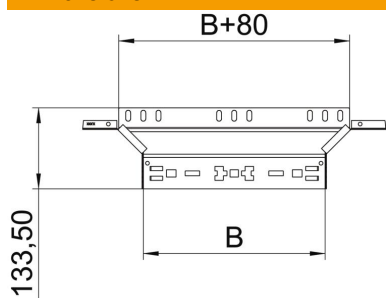

### Master data

Item number	6041928
Type	RAAM 150 FS
Description 1	Add-on tee
Description 2	with quick connector
Manufacturer	OBO
Dimension	110x500
Material	Steel
Surface	Strip galvanized
Surface standard	DIN EN 10346
Smallest sales unit	1
Unit of quantity	Piece
Weight	105.1 kg
Weight unit	kg/100 pc.

### Dimensions

Width	500 mm
Height	110 mm
Plate thickness	1.25 mm
Dimension B	500 mm