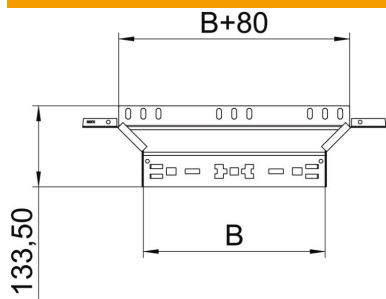

### Master data

Item number	6041948
Type	RAAM 150 FT
Description 1	Add-on tee
Description 2	with quick connector
Manufacturer	OBO
Dimension	110x500
Material	Steel
Surface	Hot-dip galvanised
Surface standard	DIN EN ISO 1461
Smallest sales unit	1
Unit of quantity	Piece
Weight	112.7 kg
Weight unit	kg/100 pc.

### Dimensions

Width	500 mm
Height	110 mm
Plate thickness	1.25 mm
Dimension B	500 mm