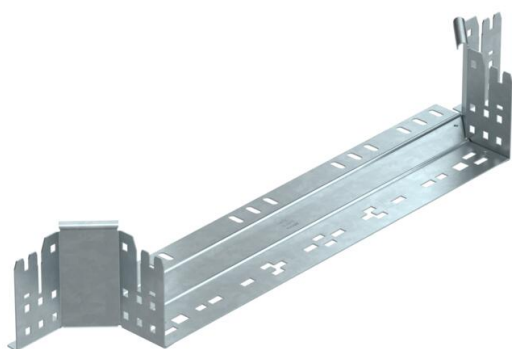

## Magic add-on tee 110 FT

Item number: 6041948

Add-on tee with quick connector system. For all cable tray types of 110 mm side height.

**St** Steel

**FT** Hot-dip galvanised

### Master data

Item number	6041948
Type	RAAM 150 FT
Description 1	Add-on tee
Description 2	with quick connector
Manufacturer	OBO
Dimension	110x500
Material	Steel
Surface	Hot-dip galvanised
Surface standard	DIN EN ISO 1461
Smallest sales unit	1
Unit of quantity	Piece
Weight	112.7 kg
Weight unit	kg/100 pc.

### Dimensions

Width	500 mm
Height	110 mm
Plate thickness	1.25 mm
Dimension B	500 mm

### Technical data

Bend (angle)	90°
Connector version	Integrated connector
Maintain electrical functions	no
Material thickness, floor plate	1.25 mm
NATO hole pattern	no
Change of direction	Horizontal
Rustproof steel, pickled	no
Wide-span version	no
Type of connector, cable support system	Click fastening
Rail thickness	1.25 mm