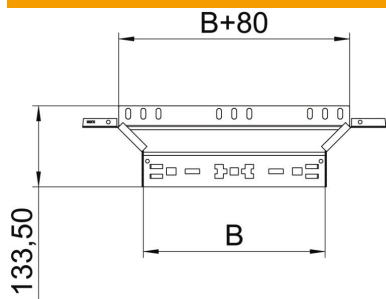

Technical data sheet

Magic add-on tee 110 A2

Item number: 6041970

Add-on tee with quick connector system. For all cable tray types of 110 mm side height.

A2 Stainless steel

2B Bright, treated

Master data

Item number	6041970
Type	RAAM 160 A2
Description 1	Add-on tee
Description 2	with quick connector
Manufacturer	OBO
Dimension	110x600
Material	Stainless steel
Surface	Bright, treated
Surface standard	
Smallest sales unit	1
Unit of quantity	Piece
Weight	118.4 kg
Weight unit	kg/100 pc.

Technical data sheet

Magic add-on tee 110 A2

Item number: 6041970

Dimensions

Width	600 mm
Height	110 mm
Plate thickness	1.25 mm
Dimension B	600 mm

Technical data

Bend (angle)	90°
Connector version	Integrated connector
Maintain electrical functions	no
Material thickness, floor plate	1.25 mm
NATO hole pattern	no
Change of direction	Horizontal
Rustproof steel, pickled	no
Wide-span version	no
Type of connector, cable support system	Click fastening
Rail thickness	1.25 mm