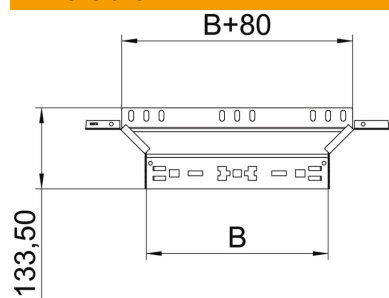

### Master data

Item number	6041950
Type	RAAM 160 FT
Description 1	Add-on tee
Description 2	with quick connector
Manufacturer	OBO
Dimension	110x600
Material	Steel
Surface	Hot-dip galvanised
Surface standard	DIN EN ISO 1461
Smallest sales unit	1
Unit of quantity	Piece
Weight	127 kg
Weight unit	kg/100 pc.

### Dimensions

Width	600 mm
Height	110 mm
Plate thickness	1.25 mm
Dimension B	600 mm