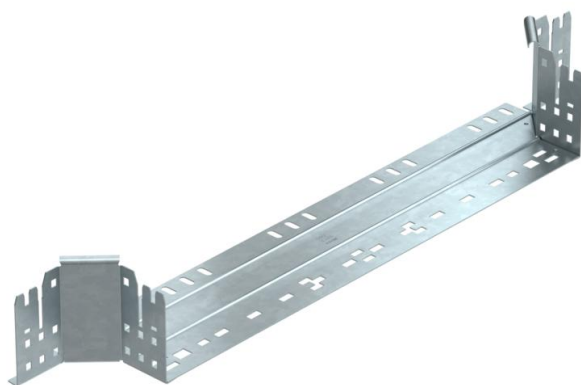

## Magic add-on tee 110 FT

Item number: 6041950

Add-on tee with quick connector system. For all cable tray types of 110 mm side height.

**St** Steel

**FT** Hot-dip galvanised

### Master data

Item number	6041950
Type	RAAM 160 FT
Description 1	Add-on tee
Description 2	with quick connector
Manufacturer	OBO
Dimension	110x600
Material	Steel
Surface	Hot-dip galvanised
Surface standard	DIN EN ISO 1461
Smallest sales unit	1
Unit of quantity	Piece
Weight	127 kg
Weight unit	kg/100 pc.

### Dimensions

Width	600 mm
Height	110 mm
Plate thickness	1.25 mm
Dimension B	600 mm

### Technical data

Bend (angle)	90°
Connector version	Integrated connector
Maintain electrical functions	no
Material thickness, floor plate	1.25 mm
NATO hole pattern	no
Change of direction	Horizontal
Rustproof steel, pickled	no
Wide-span version	no
Type of connector, cable support system	Click fastening
Rail thickness	1.25 mm