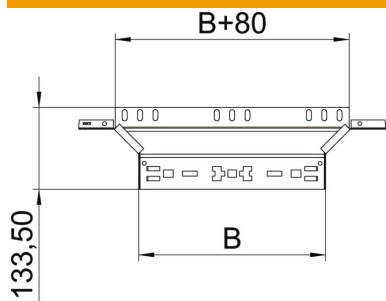

Technical data sheet

Magic add-on tee 35 FS

Item number: 6041024

Add-on tee with quick connector system. For all cable tray types of 35 mm side height.

St Steel

FS Strip galvanized

Master data

Item number	6041024
Type	RAAM 330 FS
Description 1	Add-on tee
Description 2	with quick connector
Manufacturer	OBO
Dimension	35x300
Material	Steel
Surface	Strip galvanized
Surface standard	DIN EN 10346
Smallest sales unit	1
Unit of quantity	Piece
Weight	56.3 kg
Weight unit	kg/100 pc.

Technical data sheet

Magic add-on tee 35 FS

Item number: 6041024

Dimensions

Width	300 mm
Width	12 in
Height	35 mm
Height	1 in
Plate thickness	1.25 mm
Dimension B	300 mm
Dimension R	50 mm

Technical data

Bend (angle)	90°
Connector version	Integrated connector
Maintain electrical functions	no
Material thickness, floor plate	1.25 mm
NATO hole pattern	no
Change of direction	Horizontal
Rustproof steel, pickled	no
Wide-span version	no
Type of connector, cable support system	Click fastening
Rail thickness	1.25 mm