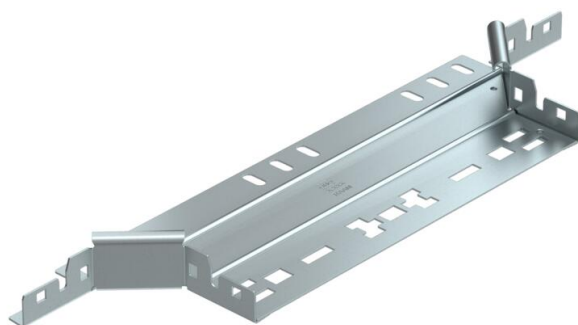

Technical data sheet

Magic add-on tee 35 FS

Item number: 6041024

Add-on tee with quick connector system. For all cable tray types of 35 mm side height.

St Steel

FS Strip galvanized

Master data

Item number	6041024
Type	RAAM 330 FS
Description 1	Add-on tee
Description 2	with quick connector
Manufacturer	OBO
Dimension	35x300
Material	Steel
Surface	Strip galvanized
Surface standard	DIN EN 10346
Smallest sales unit	1
Unit of quantity	Piece
Weight	56.3 kg
Weight unit	kg/100 pc.

Technical data sheet

Magic add-on tee 35 FS

Item number: 6041024

Dimensions

Width	300 mm
Width	12 in
Height	35 mm
Height	1 in
Plate thickness	1.25 mm
Dimension B	300 mm
Dimension R	50 mm

Technical data

Bend (angle)	90°
Connector version	Integrated connector
Maintain electrical functions	no
Material thickness, floor plate	1.25 mm
NATO hole pattern	no
Change of direction	Horizontal
Rustproof steel, pickled	no
Wide-span version	no
Type of connector, cable support system	Click fastening
Rail thickness	1.25 mm