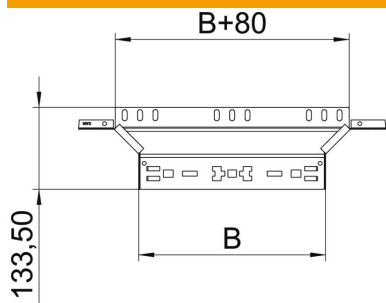

Technical data sheet

Magic add-on tee 60 A4

Item number: 6041294

Add-on tee with quick connector system. For all cable tray types of 60 mm side height.

A4 Stainless steel

2B Bright, treated

Master data

Item number	6041294
Type	RAAM 620 A4
Description 1	Add-on tee
Description 2	with quick connector
Manufacturer	OBO
Dimension	60x200
Material	Stainless steel
Surface	Bright, treated
Surface standard	
Smallest sales unit	1
Unit of quantity	Piece
Weight	50.1 kg
Weight unit	kg/100 pc.

Technical data sheet

Magic add-on tee 60 A4

Item number: 6041294

Dimensions

Width	200 mm
Height	60 mm
Plate thickness	1.25 mm
Dimension B	200 mm

Technical data

Bend (angle)	90°
Connector version	Integrated connector
Maintain electrical functions	yes
Material thickness, floor plate	1.25 mm
NATO hole pattern	no
Change of direction	Horizontal
Rustproof steel, pickled	no
Wide-span version	no
Type of connector, cable support system	Click fastening
Rail thickness	1.25 mm