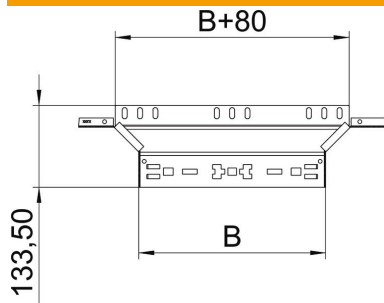

Technical data sheet

Magic add-on tee 60 FS

Item number: 6041234

Magic add-on tee with quick connector system. For all cable tray types of 60 mm side height.

St Steel

FS Strip galvanized

Master data

Item number	6041234
Type	RAAM 620 FS
Description 1	Add-on tee
Description 2	with quick connector
Manufacturer	OBO
Dimension	60x200
Material	Steel
Surface	Strip galvanized
Surface standard	DIN EN 10346
Smallest sales unit	1
Unit of quantity	Piece
Weight	50.1 kg
Weight unit	kg/100 pc.

Technical data sheet

Magic add-on tee 60 FS

Item number: 6041234

Dimensions

Width	200 mm
Width	8 in
Height	60 mm
Height	2 in
Plate thickness	1.25 mm
Dimension B	200 mm

Technical data

Bend (angle)	90°
Departing width	200 mm
Connector version	Integrated connector
Maintain electrical functions	yes
Material thickness, floor plate	1.25 mm
NATO hole pattern	no
Change of direction	Horizontal
Rustproof steel, pickled	no
Wide-span version	no
Type of connector, cable support system	Click fastening