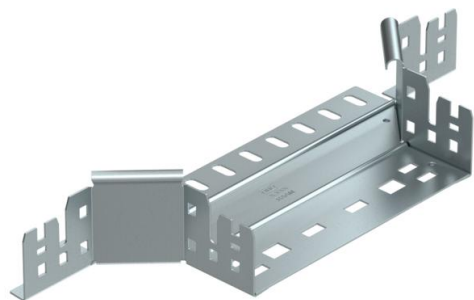

Technical data sheet

Magic add-on tee 60 FS

Item number: 6041234

Magic add-on tee with quick connector system. For all cable tray types of 60 mm side height.

St Steel

FS Strip galvanized

Master data

Item number	6041234
Type	RAAM 620 FS
Description 1	Add-on tee
Description 2	with quick connector
Manufacturer	OBO
Dimension	60x200
Material	Steel
Surface	Strip galvanized
Surface standard	DIN EN 10346
Smallest sales unit	1
Unit of quantity	Piece
Weight	50.1 kg
Weight unit	kg/100 pc.

Technical data sheet

Magic add-on tee 60 FS

Item number: 6041234

Dimensions

Width	200 mm
Width	8 in
Height	60 mm
Height	2 in
Plate thickness	1.25 mm
Dimension B	200 mm

Technical data

Bend (angle)	90°
Departing width	200 mm
Connector version	Integrated connector
Maintain electrical functions	yes
Material thickness, floor plate	1.25 mm
NATO hole pattern	no
Change of direction	Horizontal
Rustproof steel, pickled	no
Wide-span version	no
Type of connector, cable support system	Click fastening