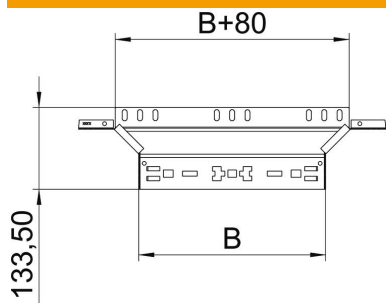

### Master data

Item number	6041236
Type	RAAM 630 FS
Description 1	Add-on tee
Description 2	with quick connector
Manufacturer	OBO
Dimension	60x300
Material	Steel
Surface	Strip galvanized
Surface standard	DIN EN 10346
Smallest sales unit	1
Unit of quantity	Piece
Weight	60.94 kg
Weight unit	kg/100 pc.

### Dimensions

Width	300 mm
Width	12 in
Height	60 mm
Height	2 in
Plate thickness	1.25 mm
Dimension B	300 mm

### Technical data

Bend (angle)	90°
Departing width	300 mm
Connector version	Integrated connector
Maintain electrical functions	yes
Material thickness, floor plate	1.25 mm
NATO hole pattern	no
Change of direction	Horizontal
Rustproof steel, pickled	no
Wide-span version	no
Type of connector, cable support system	Click fastening