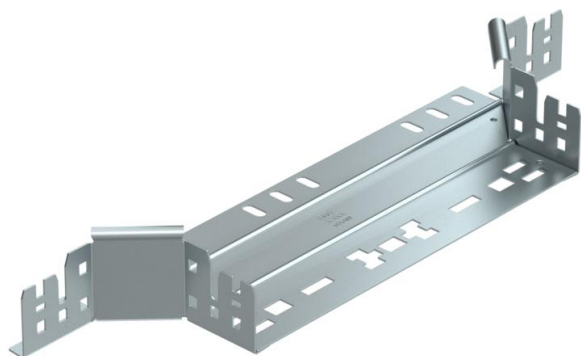

## Magic add-on tee 60 FS

Item number: 6041236

Magic add-on tee with quick connector system. For all cable tray types of 60 mm side height.

**St** Steel

**FS** Strip galvanized

### Master data

Item number	6041236
Type	RAAM 630 FS
Description 1	Add-on tee
Description 2	with quick connector
Manufacturer	OBO
Dimension	60x300
Material	Steel
Surface	Strip galvanized
Surface standard	DIN EN 10346
Smallest sales unit	1
Unit of quantity	Piece
Weight	60.94 kg
Weight unit	kg/100 pc.

### Dimensions

Width	300 mm
Width	12 in
Height	60 mm
Height	2 in
Plate thickness	1.25 mm
Dimension B	300 mm

### Technical data

Bend (angle)	90°
Departing width	300 mm
Connector version	Integrated connector
Maintain electrical functions	yes
Material thickness, floor plate	1.25 mm
NATO hole pattern	no
Change of direction	Horizontal
Rustproof steel, pickled	no
Wide-span version	no
Type of connector, cable support system	Click fastening