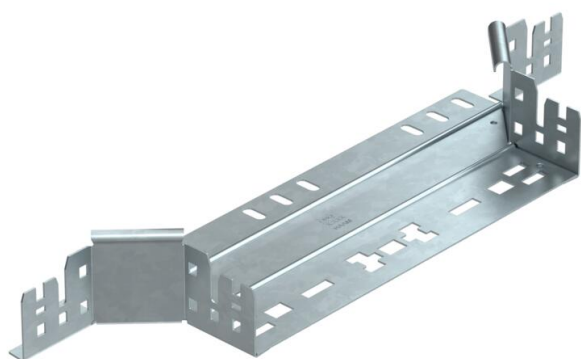

## Magic add-on tee 60 FT

Item number: 6041257

Add-on tee with quick connector system. For all cable tray types of 60 mm side height.

**St** Steel

**FT** Hot-dip galvanised

### Master data

Item number	6041257
Type	RAAM 630 FT
Description 1	Add-on tee
Description 2	with quick connector
Manufacturer	OBO
Dimension	60x300
Material	Steel
Surface	Hot-dip galvanised
Surface standard	DIN EN ISO 1461
Smallest sales unit	1
Unit of quantity	Piece
Weight	68 kg
Weight unit	kg/100 pc.

### Dimensions

Width	300 mm
Width	12 in
Height	60 mm
Height	2 in
Plate thickness	1.25 mm
Dimension B	300 mm

### Technical data

Bend (angle)	90°
Connector version	Integrated connector
Maintain electrical functions	yes
Material thickness, floor plate	1.25 mm
NATO hole pattern	no
Change of direction	Horizontal
Rustproof steel, pickled	no
Wide-span version	no
Type of connector, cable support system	Click fastening
Rail thickness	1.25 mm