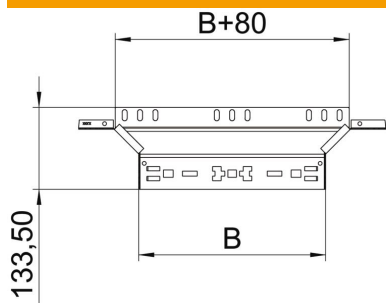

### Master data

Item number	6041257
Type	RAAM 630 FT
Description 1	Add-on tee
Description 2	with quick connector
Manufacturer	OBO
Dimension	60x300
Material	Steel
Surface	Hot-dip galvanised
Surface standard	DIN EN ISO 1461
Smallest sales unit	1
Unit of quantity	Piece
Weight	68 kg
Weight unit	kg/100 pc.

### Dimensions

Width	300 mm
Width	12 in
Height	60 mm
Height	2 in
Plate thickness	1.25 mm
Dimension B	300 mm