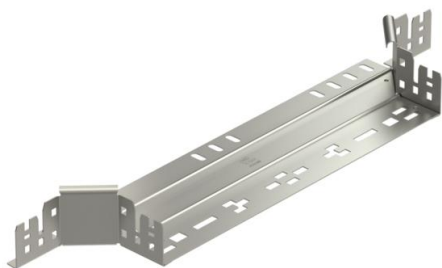

Technical data sheet

Magic add-on tee 60 A4

Item number: 6041298

Add-on tee with quick connector system. For all cable tray types of 60 mm side height.

A4 Stainless steel

2B Bright, treated

Master data

Item number	6041298
Type	RAAM 640 A4
Description 1	Add-on tee
Description 2	with quick connector
Manufacturer	OBO
Dimension	60x400
Material	Stainless steel
Surface	Bright, treated
Surface standard	
Smallest sales unit	1
Unit of quantity	Piece
Weight	75.7 kg
Weight unit	kg/100 pc.

Technical data sheet

Magic add-on tee 60 A4

Item number: 6041298

Dimensions

Width	400 mm
Height	60 mm
Plate thickness	1.25 mm
Dimension B	400 mm

Technical data

Bend (angle)	90°
Connector version	Integrated connector
Maintain electrical functions	no
Material thickness, floor plate	1.25 mm
NATO hole pattern	no
Change of direction	Horizontal
Rustproof steel, pickled	no
Wide-span version	no
Type of connector, cable support system	Click fastening
Rail thickness	1.25 mm