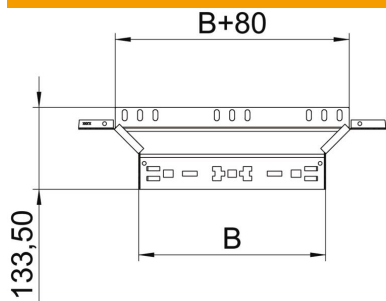

Technical data sheet

Magic add-on tee 60 A4

Item number: 6041298

Add-on tee with quick connector system. For all cable tray types of 60 mm side height.

A4 Stainless steel

2B Bright, treated

Master data

Item number	6041298
Type	RAAM 640 A4
Description 1	Add-on tee
Description 2	with quick connector
Manufacturer	OBO
Dimension	60x400
Material	Stainless steel
Surface	Bright, treated
Surface standard	
Smallest sales unit	1
Unit of quantity	Piece
Weight	75.7 kg
Weight unit	kg/100 pc.

Technical data sheet

Magic add-on tee 60 A4

Item number: 6041298

Dimensions

Width	400 mm
Height	60 mm
Plate thickness	1.25 mm
Dimension B	400 mm

Technical data

Bend (angle)	90°
Connector version	Integrated connector
Maintain electrical functions	no
Material thickness, floor plate	1.25 mm
NATO hole pattern	no
Change of direction	Horizontal
Rustproof steel, pickled	no
Wide-span version	no
Type of connector, cable support system	Click fastening
Rail thickness	1.25 mm