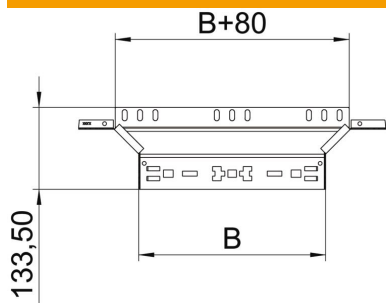

Technical data sheet

Magic add-on tee 60 A4

Item number: 6041300

Add-on tee with quick connector system. For all cable tray types of 60 mm side height.

A4 Stainless steel

2B Bright, treated

Master data

Item number	6041300
Type	RAAM 650 A4
Description 1	Add-on tee
Description 2	with quick connector
Manufacturer	OBO
Dimension	60x500
Material	Stainless steel
Surface	Bright, treated
Surface standard	
Smallest sales unit	1
Unit of quantity	Piece
Weight	89.3 kg
Weight unit	kg/100 pc.

Technical data sheet

Magic add-on tee 60 A4

Item number: 6041300

Dimensions

Width	500 mm
Height	60 mm
Plate thickness	1.25 mm
Dimension B	500 mm

Technical data

Bend (angle)	90°
Connector version	Integrated connector
Maintain electrical functions	no
Material thickness, floor plate	1.25 mm
NATO hole pattern	no
Change of direction	Horizontal
Rustproof steel, pickled	no
Wide-span version	no
Type of connector, cable support system	Click fastening
Rail thickness	1.25 mm