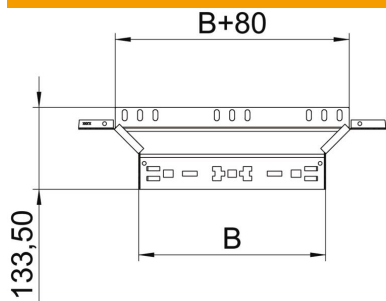

Technical data sheet

Magic add-on tee 60 A2

Item number: 6041284

Add-on tee with quick connector system. For all cable tray types of 60 mm side height.

A2 Stainless steel

2B Bright, treated

Master data

Item number	6041284
Type	RAAM 660 A2
Description 1	Add-on tee
Description 2	with quick connector
Manufacturer	OBO
Dimension	60x600
Material	Stainless steel
Surface	Bright, treated
Surface standard	
Smallest sales unit	1
Unit of quantity	Piece
Weight	102.7 kg
Weight unit	kg/100 pc.

Technical data sheet

Magic add-on tee 60 A2

Item number: 6041284

Dimensions

Width	600 mm
Height	60 mm
Plate thickness	1.25 mm
Dimension B	600 mm

Technical data

Bend (angle)	90°
Connector version	Integrated connector
Maintain electrical functions	no
Material thickness, floor plate	1.25 mm
NATO hole pattern	no
Change of direction	Horizontal
Rustproof steel, pickled	no
Wide-span version	no
Type of connector, cable support system	Click fastening
Rail thickness	1.25 mm