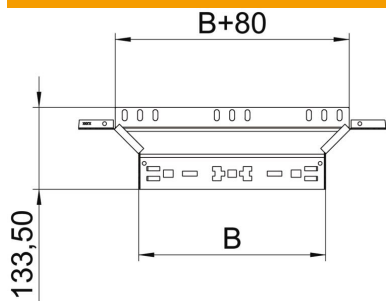

Technical data sheet

Magic add-on tee 60 FT

Item number: 6041263

Add-on tee with quick connector system. For all cable tray types of 60 mm side height.

St Steel

FT Hot-dip galvanised

Master data

Item number	6041263
Type	RAAM 660 FT
Description 1	Add-on tee
Description 2	with quick connector
Manufacturer	OBO
Dimension	60x600
Material	Steel
Surface	Hot-dip galvanised
Surface standard	DIN EN ISO 1461
Smallest sales unit	1
Unit of quantity	Piece
Weight	110.1 kg
Weight unit	kg/100 pc.

Technical data sheet

Magic add-on tee 60 FT

Item number: 6041263

Dimensions

Width	600 mm
Height	60 mm
Height	2 in
Plate thickness	1.25 mm
Dimension B	600 mm

Technical data

Bend (angle)	90°
Connector version	Integrated connector
Maintain electrical functions	no
Material thickness, floor plate	1.25 mm
NATO hole pattern	no
Change of direction	Horizontal
Rustproof steel, pickled	no
Wide-span version	no
Type of connector, cable support system	Click fastening
Rail thickness	1.25 mm