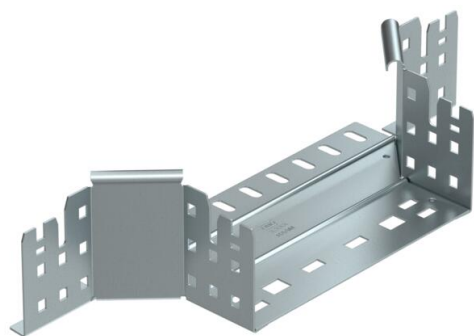

Technical data sheet

Magic add-on tee 85 FS

Item number: 6041572

Add-on tee with quick connector system. For all cable tray types of 85 mm side height.

St Steel

FS Strip galvanized

Master data

| | |
|---------------------|----------------------|
| Item number | 6041572 |
| Type | RAAM 820 FS |
| Description 1 | Add-on tee |
| Description 2 | with quick connector |
| Manufacturer | OBO |
| Dimension | 85x200 |
| Material | Steel |
| Surface | Strip galvanized |
| Surface standard | DIN EN 10346 |
| Smallest sales unit | 1 |
| Unit of quantity | Piece |
| Weight | 58.4 kg |
| Weight unit | kg/100 pc. |

Technical data sheet

Magic add-on tee 85 FS

Item number: 6041572

Dimensions

| | |
|-----------------|---------|
| Width | 200 mm |
| Height | 85 mm |
| Plate thickness | 1.25 mm |
| Dimension B | 200 mm |

Technical data

| | |
|---|----------------------|
| Bend (angle) | 90° |
| Connector version | Integrated connector |
| Maintain electrical functions | no |
| Material thickness, floor plate | 1.25 mm |
| NATO hole pattern | no |
| Change of direction | Horizontal |
| Rustproof steel, pickled | no |
| Wide-span version | no |
| Type of connector, cable support system | Click fastening |
| Rail thickness | 1.25 mm |