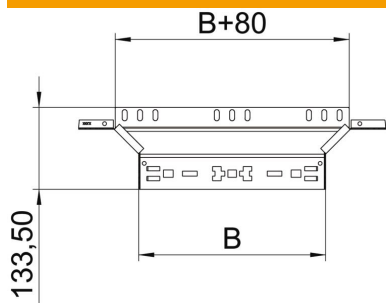

Technical data sheet

Magic add-on tee 85 FS

Item number: 6041572

Add-on tee with quick connector system. For all cable tray types of 85 mm side height.

St Steel

FS Strip galvanized

Master data

| | |
|---------------------|----------------------|
| Item number | 6041572 |
| Type | RAAM 820 FS |
| Description 1 | Add-on tee |
| Description 2 | with quick connector |
| Manufacturer | OBO |
| Dimension | 85x200 |
| Material | Steel |
| Surface | Strip galvanized |
| Surface standard | DIN EN 10346 |
| Smallest sales unit | 1 |
| Unit of quantity | Piece |
| Weight | 58.4 kg |
| Weight unit | kg/100 pc. |

Technical data sheet

Magic add-on tee 85 FS

Item number: 6041572

Dimensions

| | |
|-----------------|---------|
| Width | 200 mm |
| Height | 85 mm |
| Plate thickness | 1.25 mm |
| Dimension B | 200 mm |

Technical data

| | |
|---|----------------------|
| Bend (angle) | 90° |
| Connector version | Integrated connector |
| Maintain electrical functions | no |
| Material thickness, floor plate | 1.25 mm |
| NATO hole pattern | no |
| Change of direction | Horizontal |
| Rustproof steel, pickled | no |
| Wide-span version | no |
| Type of connector, cable support system | Click fastening |
| Rail thickness | 1.25 mm |