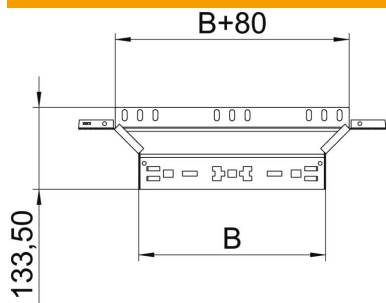

### Master data

Item number	6041574
Type	RAAM 830 FS
Description 1	Add-on tee
Description 2	with quick connector
Manufacturer	OBO
Dimension	85x300
Material	Steel
Surface	Strip galvanized
Surface standard	DIN EN 10346
Smallest sales unit	1
Unit of quantity	Piece
Weight	71.3 kg
Weight unit	kg/100 pc.

### Dimensions

Width	300 mm
Height	85 mm
Plate thickness	1.25 mm
Dimension B	300 mm