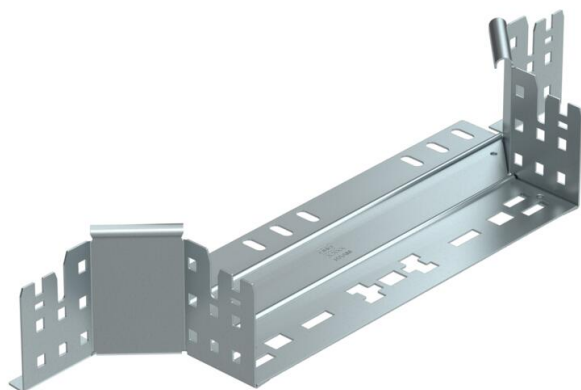

## Magic add-on tee 85 FS

Item number: 6041574

Add-on tee with quick connector system. For all cable tray types of 85 mm side height.

**St** Steel

**FS** Strip galvanized

### Master data

Item number	6041574
Type	RAAM 830 FS
Description 1	Add-on tee
Description 2	with quick connector
Manufacturer	OBO
Dimension	85x300
Material	Steel
Surface	Strip galvanized
Surface standard	DIN EN 10346
Smallest sales unit	1
Unit of quantity	Piece
Weight	71.3 kg
Weight unit	kg/100 pc.

### Dimensions

Width	300 mm
Height	85 mm
Plate thickness	1.25 mm
Dimension B	300 mm

### Technical data

Bend (angle)	90°
Connector version	Integrated connector
Maintain electrical functions	no
Material thickness, floor plate	1.25 mm
NATO hole pattern	no
Change of direction	Horizontal
Rustproof steel, pickled	no
Wide-span version	no
Type of connector, cable support system	Click fastening
Rail thickness	1.25 mm