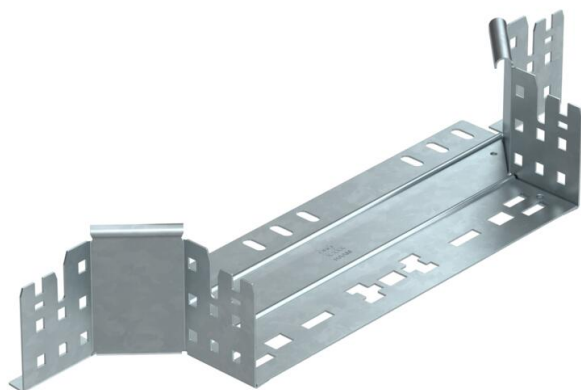

Technical data sheet

Magic add-on tee 85 FT

Item number: 6041594

Add-on tee with quick connector system. For all cable tray types of 85 mm side height.

St Steel

FT Hot-dip galvanised

Master data

Item number	6041594
Type	RAAM 830 FT
Description 1	Add-on tee
Description 2	with quick connector
Manufacturer	OBO
Dimension	85x300
Material	Steel
Surface	Hot-dip galvanised
Surface standard	DIN EN ISO 1461
Smallest sales unit	1
Unit of quantity	Piece
Weight	76.5 kg
Weight unit	kg/100 pc.

Technical data sheet

Magic add-on tee 85 FT

Item number: 6041594

Dimensions

Width	300 mm
Height	85 mm
Plate thickness	1.25 mm
Dimension B	300 mm

Technical data

Bend (angle)	90°
Connector version	Integrated connector
Maintain electrical functions	no
Material thickness, floor plate	1.25 mm
NATO hole pattern	no
Change of direction	Horizontal
Rustproof steel, pickled	no
Wide-span version	no
Type of connector, cable support system	Click fastening
Rail thickness	1.25 mm