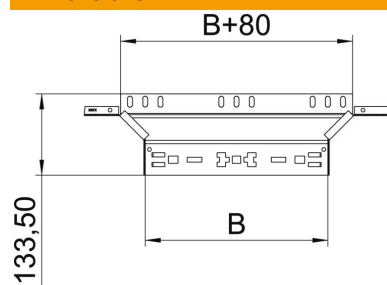

Technical data sheet

Magic add-on tee 85 FT

Item number: 6041594

Add-on tee with quick connector system. For all cable tray types of 85 mm side height.

St Steel

FT Hot-dip galvanised

Master data

Item number	6041594
Type	RAAM 830 FT
Description 1	Add-on tee
Description 2	with quick connector
Manufacturer	OBO
Dimension	85x300
Material	Steel
Surface	Hot-dip galvanised
Surface standard	DIN EN ISO 1461
Smallest sales unit	1
Unit of quantity	Piece
Weight	76.5 kg
Weight unit	kg/100 pc.

Technical data sheet

Magic add-on tee 85 FT

Item number: 6041594

Dimensions

Width	300 mm
Height	85 mm
Plate thickness	1.25 mm
Dimension B	300 mm

Technical data

Bend (angle)	90°
Connector version	Integrated connector
Maintain electrical functions	no
Material thickness, floor plate	1.25 mm
NATO hole pattern	no
Change of direction	Horizontal
Rustproof steel, pickled	no
Wide-span version	no
Type of connector, cable support system	Click fastening
Rail thickness	1.25 mm