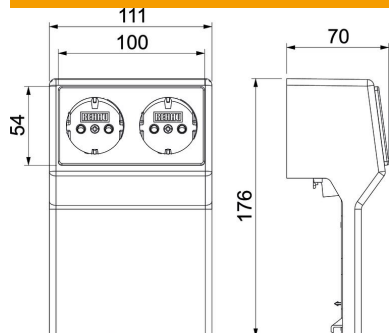

### Master data

Item number	6132304
Type	RD 2GTK40105 rws
Description 1	Mounting box double socket
Description 2	with safety shutter
Manufacturer	OBO
Dimension	62x112x175
Colour	Pure white; RAL 9010
Material	Polyvinylchloride
Smallest sales unit	1
Unit of quantity	Piece
Weight	17.4 kg
Weight unit	kg/100 pc.

## Dimensions

Length	62 mm
Width	112 mm
Height	175 mm