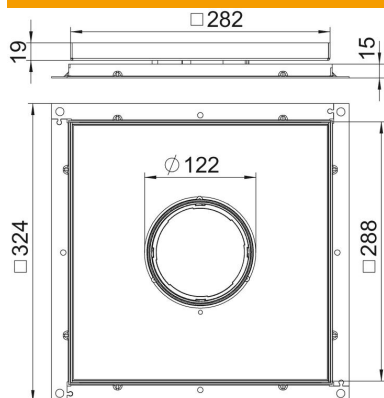

Technical data sheet

Frame cassette for tube body, RKF, nominal size 250-3,
stainless steel

Item number: 7409404

Frame cassette for tube body, for UZD250-3, for the installation of accessories in
dry or wet-cleaned floors indoors.

A2 Stainless steel

Master data

Item number	7409404
Type	RKF3 V2 15
Description 1	Frame cassette
Description 2	for tube
Manufacturer	OBO
Dimension	283x283x15
Material	Stainless steel
Smallest sales unit	1
Unit of quantity	Piece
Weight	398.9 kg
Weight unit	kg/100 pc.

Technical data sheet

Frame cassette for tube body, RKF, nominal size 250-3,
stainless steel

Item number: 7409404

Dimensions

Dimension A	324 mm
Dimension B	288 mm
Dimension C	282 mm
Dimension h	15 mm

Technical data