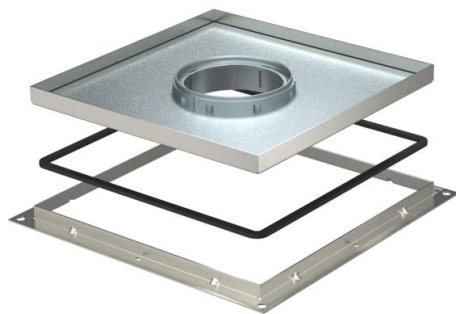

Technical data sheet

Frame cassette for tube body, RKF, nominal size 250-3,
stainless steel

Item number: 7409408

Frame cassette for tube body, for UZD250-3, for the installation of accessories in
dry or wet-cleaned floors indoors.

A2 Stainless steel

Master data

Item number	7409408
Type	RKF3 V2 25
Description 1	Frame cassette
Description 2	for tube
Manufacturer	OBO
Dimension	283x283x25
Material	Stainless steel
Smallest sales unit	1
Unit of quantity	Piece
Weight	432.4 kg
Weight unit	kg/100 pc.

Technical data sheet

Frame cassette for tube body, RKF, nominal size 250-3,
stainless steel

Item number: 7409408

Dimensions

Dimension A	324 mm
Dimension B	288 mm
Dimension C	282 mm
Dimension h	25 mm

Technical data

Number of cable outlets	1
Cable outlet version	Lowerable tube body
Floor care	Wet
Suitable for	Underfloor socket structure
Device support to accept mounting boxes	no
Floor covering thickness	23 mm