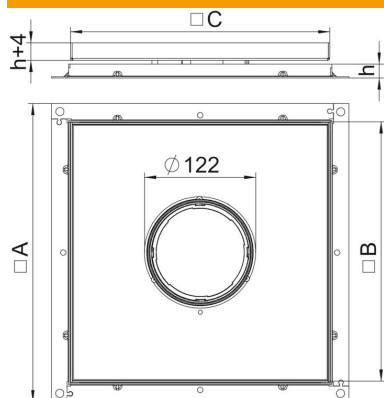

Technical data sheet

Frame cassette for tube body, RKF, nominal size 250-3,
stainless steel

Item number: 7409408

Frame cassette for tube body, for UZD250-3, for the installation of accessories in
dry or wet-cleaned floors indoors.

A2 Stainless steel

Master data

Item number	7409408
Type	RKF3 V2 25
Description 1	Frame cassette
Description 2	for tube
Manufacturer	OBO
Dimension	283x283x25
Material	Stainless steel
Smallest sales unit	1
Unit of quantity	Piece
Weight	432.4 kg
Weight unit	kg/100 pc.

Technical data sheet

Frame cassette for tube body, RKF, nominal size 250-3,
stainless steel

Item number: 7409408

Dimensions

Dimension A	324 mm
Dimension B	288 mm
Dimension C	282 mm
Dimension h	25 mm

Technical data