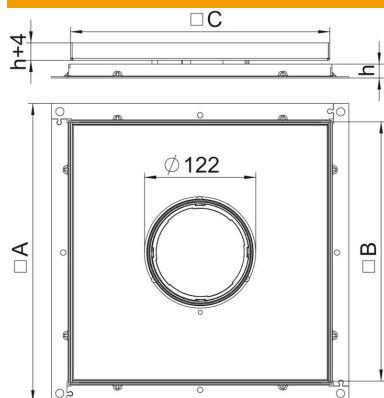

Technical data sheet

Frame cassette for tube body, RKF, nominal size 250-3,
stainless steel

Item number: 7409410

Frame cassette for tube body, for UZD250-3, for the installation of accessories in
dry or wet-cleaned floors indoors.

A2 Stainless steel

Master data

Item number	7409410
Type	RKF3 V2 30
Description 1	Frame cassette
Description 2	for tube
Manufacturer	OBO
Dimension	283x283x30
Material	Stainless steel
Smallest sales unit	1
Unit of quantity	Piece
Weight	476.9 kg
Weight unit	kg/100 pc.

Technical data sheet

Frame cassette for tube body, RKF, nominal size 250-3,
stainless steel

Item number: 7409410

Dimensions

Dimension A	324 mm
Dimension B	288 mm
Dimension C	282 mm
Dimension h	30 mm

Technical data