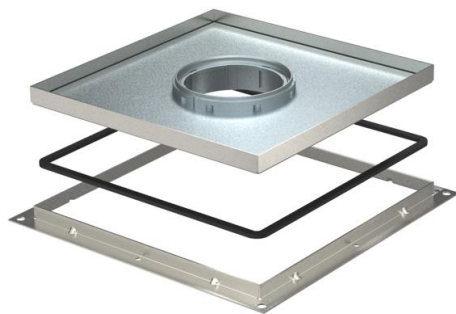

Technical data sheet

Frame cassette for tube body, RKF, nominal size 250-3,
stainless steel

Item number: 7409410

Frame cassette for tube body, for UZD250-3, for the installation of accessories in
dry or wet-cleaned floors indoors.

A2 Stainless steel

Master data

Item number	7409410
Type	RKF3 V2 30
Description 1	Frame cassette
Description 2	for tube
Manufacturer	OBO
Dimension	283x283x30
Material	Stainless steel
Smallest sales unit	1
Unit of quantity	Piece
Weight	476.9 kg
Weight unit	kg/100 pc.

Technical data sheet

Frame cassette for tube body, RKF, nominal size 250-3,
stainless steel

Item number: 7409410

Dimensions

Dimension A	324 mm
Dimension B	288 mm
Dimension C	282 mm
Dimension h	30 mm

Technical data

Number of cable outlets	1
Cable outlet version	Lowerable tube body
Floor care	Wet
Suitable for	Underfloor socket structure
Device support to accept mounting boxes	no
Floor covering thickness	28 mm