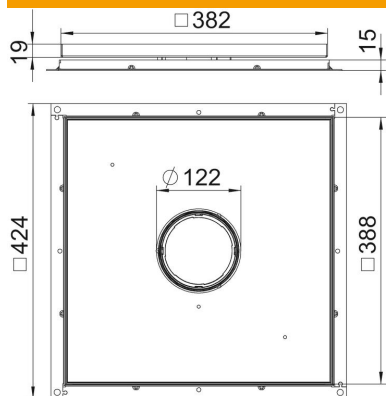

# Technical data sheet

Frame cassette for tube body, RKF, nominal size 350-3,  
stainless steel

Item number: 7409414

Frame cassette for tube body, for UZD350-3, for the installation of accessories in dry or wet-cleaned floors for indoor use.

## Master data

Item number	7409414
Type	RKF3 V3 15
Description 1	Frame cassette
Description 2	for tube
Manufacturer	OBO
Dimension	383x383x15
Material	Stainless steel
Smallest sales unit	1
Unit of quantity	Piece
Weight	716.6 kg
Weight unit	kg/100 pc.

# Technical data sheet

Frame cassette for tube body, RKF, nominal size 350-3,  
stainless steel

Item number: 7409414

## Dimensions

Dimension A	424 mm
Dimension B	388 mm
Dimension C	382 mm
Dimension h	15 mm