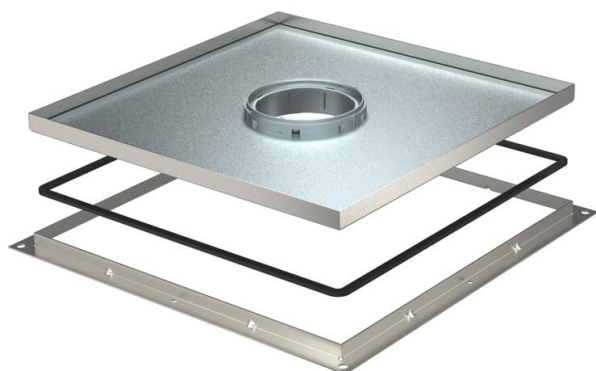

# Technical data sheet

Frame cassette for tube body, RKF, nominal size 350-3,  
stainless steel

Item number: 7409414

Frame cassette for tube body, for UZD350-3, for the installation of accessories in dry or wet-cleaned floors for indoor use.

## Master data

Item number	7409414
Type	RKF3 V3 15
Description 1	Frame cassette
Description 2	for tube
Manufacturer	OBO
Dimension	383x383x15
Material	Stainless steel
Smallest sales unit	1
Unit of quantity	Piece
Weight	716.6 kg
Weight unit	kg/100 pc.

# Technical data sheet

Frame cassette for tube body, RKF, nominal size 350-3,  
stainless steel

Item number: 7409414

## Dimensions

Dimension A	424 mm
Dimension B	388 mm
Dimension C	382 mm
Dimension h	15 mm