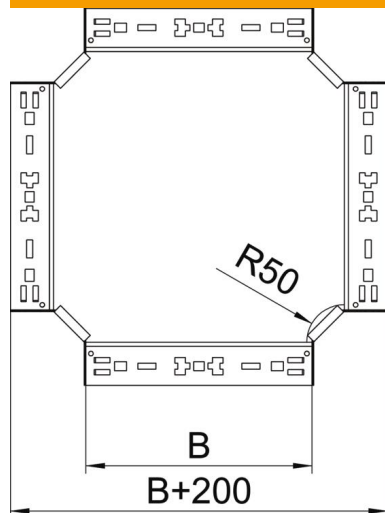

Technical data sheet

Magic cross-over 110 FT

Item number: 7027185

Cross-over with quick connector system. For all cable tray types of 110 mm side height.

St Steel

FT Hot-dip galvanised

Master data

Item number	7027185
Type	RKM 120 FT
Description 1	Cross over
Description 2	with quick connector
Manufacturer	OBO
Dimension	110x200
Material	Steel
Surface	Hot-dip galvanised
Surface standard	DIN EN ISO 1461
Smallest sales unit	1
Unit of quantity	Piece
Weight	206.2 kg
Weight unit	kg/100 pc.

Technical data sheet

Magic cross-over 110 FT

Item number: 7027185

Dimensions

Width	200 mm
Height	110 mm
Plate thickness	1.25 mm
Dimension B	200 mm

Technical data

Bend (angle)	90°
Connector version	Integrated connector
Maintain electrical functions	no
Material thickness, floor plate	1.25 mm
NATO hole pattern	no
Change of direction	Horizontal
Rustproof steel, pickled	no
Wide-span version	no
Type of connector, cable support system	Click fastening
Rail thickness	1.25 mm