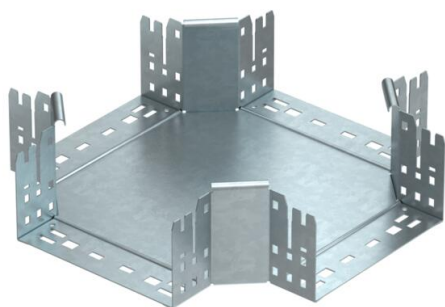

Technical data sheet

Magic cross-over 110 FT

Item number: 7027185

Cross-over with quick connector system. For all cable tray types of 110 mm side height.

St Steel

FT Hot-dip galvanised

Master data

Item number	7027185
Type	RKM 120 FT
Description 1	Cross over
Description 2	with quick connector
Manufacturer	OBO
Dimension	110x200
Material	Steel
Surface	Hot-dip galvanised
Surface standard	DIN EN ISO 1461
Smallest sales unit	1
Unit of quantity	Piece
Weight	206.2 kg
Weight unit	kg/100 pc.

Technical data sheet

Magic cross-over 110 FT

Item number: 7027185

Dimensions

Width	200 mm
Height	110 mm
Plate thickness	1.25 mm
Dimension B	200 mm

Technical data

Bend (angle)	90°
Connector version	Integrated connector
Maintain electrical functions	no
Material thickness, floor plate	1.25 mm
NATO hole pattern	no
Change of direction	Horizontal
Rustproof steel, pickled	no
Wide-span version	no
Type of connector, cable support system	Click fastening
Rail thickness	1.25 mm