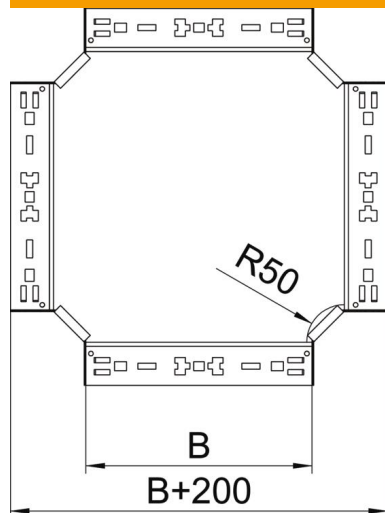

Technical data sheet

Magic cross-over 110 FT

Item number: 7027187

Cross-over with quick connector system. For all cable tray types of 110 mm side height.

St Steel

FT Hot-dip galvanised

Master data

Item number	7027187
Type	RKM 130 FT
Description 1	Cross over
Description 2	with quick connector
Manufacturer	OBO
Dimension	110x300
Material	Steel
Surface	Hot-dip galvanised
Surface standard	DIN EN ISO 1461
Smallest sales unit	1
Unit of quantity	Piece
Weight	297.7 kg
Weight unit	kg/100 pc.

Technical data sheet

Magic cross-over 110 FT

Item number: 7027187

Dimensions

Width	300 mm
Height	110 mm
Plate thickness	1.25 mm
Dimension B	300 mm

Technical data

Bend (angle)	90°
Connector version	Integrated connector
Maintain electrical functions	no
Material thickness, floor plate	1.25 mm
NATO hole pattern	no
Change of direction	Horizontal
Rustproof steel, pickled	no
Wide-span version	no
Type of connector, cable support system	Click fastening
Rail thickness	1.25 mm