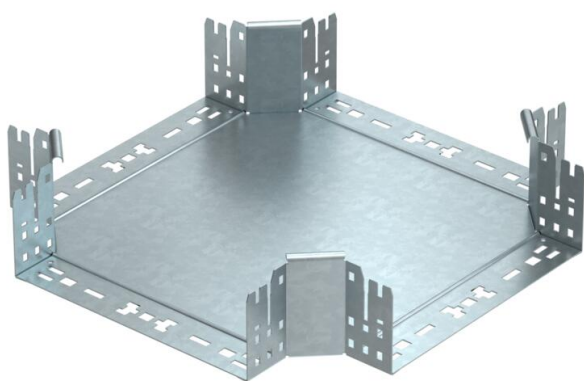

Technical data sheet

Magic cross-over 110 FT

Item number: 7027187

Cross-over with quick connector system. For all cable tray types of 110 mm side height.

St Steel

FT Hot-dip galvanised

Master data

Item number	7027187
Type	RKM 130 FT
Description 1	Cross over
Description 2	with quick connector
Manufacturer	OBO
Dimension	110x300
Material	Steel
Surface	Hot-dip galvanised
Surface standard	DIN EN ISO 1461
Smallest sales unit	1
Unit of quantity	Piece
Weight	297.7 kg
Weight unit	kg/100 pc.

Technical data sheet

Magic cross-over 110 FT

Item number: 7027187

Dimensions

Width	300 mm
Height	110 mm
Plate thickness	1.25 mm
Dimension B	300 mm

Technical data

Bend (angle)	90°
Connector version	Integrated connector
Maintain electrical functions	no
Material thickness, floor plate	1.25 mm
NATO hole pattern	no
Change of direction	Horizontal
Rustproof steel, pickled	no
Wide-span version	no
Type of connector, cable support system	Click fastening
Rail thickness	1.25 mm