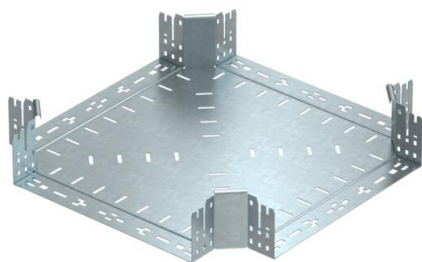

Technical data sheet

Magic cross-over 110 FT

Item number: 7027189

Cross-over with quick connector system. For all cable tray types of 110 mm side height.

St Steel

FT Hot-dip galvanised

Master data

Item number	7027189
Type	RKM 140 FT
Description 1	Cross over
Description 2	with quick connector
Manufacturer	OBO
Dimension	110x400
Material	Steel
Surface	Hot-dip galvanised
Surface standard	DIN EN ISO 1461
Smallest sales unit	1
Unit of quantity	Piece
Weight	401.9 kg
Weight unit	kg/100 pc.

Technical data sheet

Magic cross-over 110 FT

Item number: 7027189

Dimensions

Width	400 mm
Height	110 mm
Plate thickness	1.25 mm
Dimension B	400 mm

Technical data

Bend (angle)	90°
Connector version	Integrated connector
Maintain electrical functions	no
Material thickness, floor plate	1.25 mm
NATO hole pattern	no
Change of direction	Horizontal
Rustproof steel, pickled	no
Wide-span version	no
Type of connector, cable support system	Click fastening
Rail thickness	1.25 mm