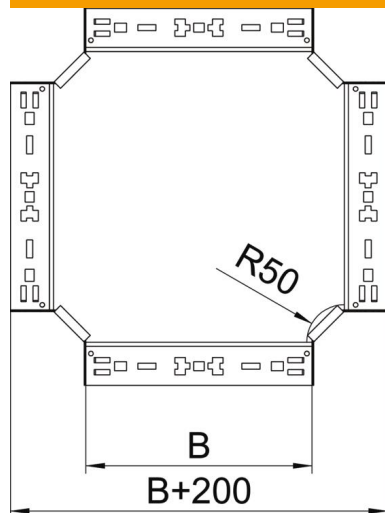

Technical data sheet

Magic cross-over 110 FT

Item number: 7027189

Cross-over with quick connector system. For all cable tray types of 110 mm side height.

St Steel

FT Hot-dip galvanised

Master data

Item number	7027189
Type	RKM 140 FT
Description 1	Cross over
Description 2	with quick connector
Manufacturer	OBO
Dimension	110x400
Material	Steel
Surface	Hot-dip galvanised
Surface standard	DIN EN ISO 1461
Smallest sales unit	1
Unit of quantity	Piece
Weight	401.9 kg
Weight unit	kg/100 pc.

Technical data sheet

Magic cross-over 110 FT

Item number: 7027189

Dimensions

Width	400 mm
Height	110 mm
Plate thickness	1.25 mm
Dimension B	400 mm

Technical data

Bend (angle)	90°
Connector version	Integrated connector
Maintain electrical functions	no
Material thickness, floor plate	1.25 mm
NATO hole pattern	no
Change of direction	Horizontal
Rustproof steel, pickled	no
Wide-span version	no
Type of connector, cable support system	Click fastening
Rail thickness	1.25 mm