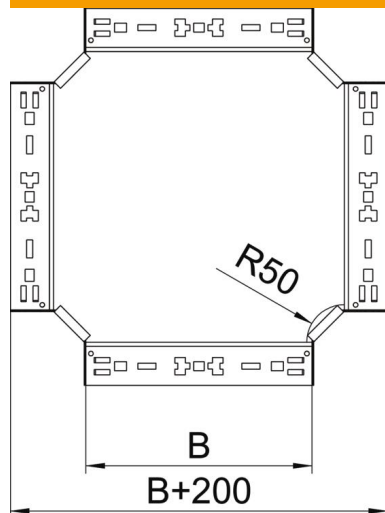

Technical data sheet

Magic cross-over 110 FS

Item number: 7027173

Cross-over with quick connector system. For all cable tray types of 110 mm side height.

St Steel

FS Strip galvanized

Master data

Item number	7027173
Type	RKM 160 FS
Description 1	Cross over
Description 2	with quick connector
Manufacturer	OBO
Dimension	110x600
Material	Steel
Surface	Strip galvanized
Surface standard	DIN EN 10346
Smallest sales unit	1
Unit of quantity	Piece
Weight	644.3 kg
Weight unit	kg/100 pc.

Technical data sheet

Magic cross-over 110 FS

Item number: 7027173

Dimensions

Width	600 mm
Height	110 mm
Plate thickness	1.25 mm
Dimension B	600 mm

Technical data

Bend (angle)	90°
Connector version	Integrated connector
Maintain electrical functions	no
Material thickness, floor plate	1.25 mm
NATO hole pattern	no
Change of direction	Horizontal
Rustproof steel, pickled	no
Wide-span version	no
Type of connector, cable support system	Click fastening
Rail thickness	1.25 mm