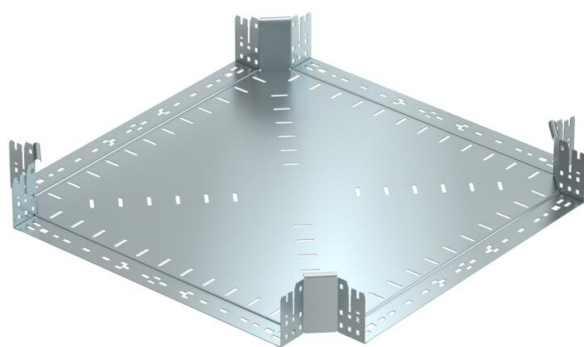

Technical data sheet

Magic cross-over 110 FS

Item number: 7027173

Cross-over with quick connector system. For all cable tray types of 110 mm side height.

St Steel

FS Strip galvanized

Master data

Item number	7027173
Type	RKM 160 FS
Description 1	Cross over
Description 2	with quick connector
Manufacturer	OBO
Dimension	110x600
Material	Steel
Surface	Strip galvanized
Surface standard	DIN EN 10346
Smallest sales unit	1
Unit of quantity	Piece
Weight	644.3 kg
Weight unit	kg/100 pc.

Technical data sheet

Magic cross-over 110 FS

Item number: 7027173

Dimensions

Width	600 mm
Height	110 mm
Plate thickness	1.25 mm
Dimension B	600 mm

Technical data

Bend (angle)	90°
Connector version	Integrated connector
Maintain electrical functions	no
Material thickness, floor plate	1.25 mm
NATO hole pattern	no
Change of direction	Horizontal
Rustproof steel, pickled	no
Wide-span version	no
Type of connector, cable support system	Click fastening
Rail thickness	1.25 mm