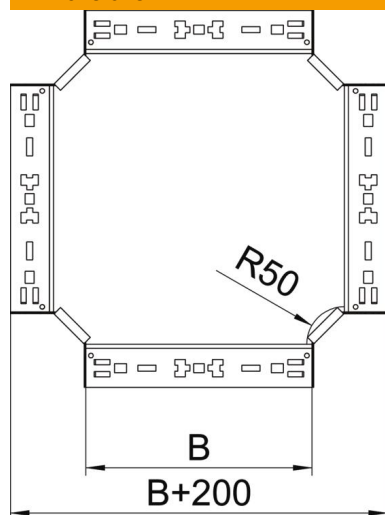

Technical data sheet

Magic cross-over 110 FT

Item number: 7027193

Cross-over with quick connector system. For all cable tray types of 110 mm side height.

St Steel

FT Hot-dip galvanised

Master data

Item number	7027193
Type	RKM 160 FT
Description 1	Cross over
Description 2	with quick connector
Manufacturer	OBO
Dimension	110x600
Material	Steel
Surface	Hot-dip galvanised
Surface standard	DIN EN ISO 1461
Smallest sales unit	1
Unit of quantity	Piece
Weight	690.9 kg
Weight unit	kg/100 pc.

Technical data sheet

Magic cross-over 110 FT

Item number: 7027193

Dimensions

Width	600 mm
Height	110 mm
Plate thickness	1.25 mm
Dimension B	600 mm

Technical data

Bend (angle)	90°
Connector version	Integrated connector
Maintain electrical functions	no
Material thickness, floor plate	1.25 mm
NATO hole pattern	no
Change of direction	Horizontal
Rustproof steel, pickled	no
Wide-span version	no
Type of connector, cable support system	Click fastening
Rail thickness	1.25 mm