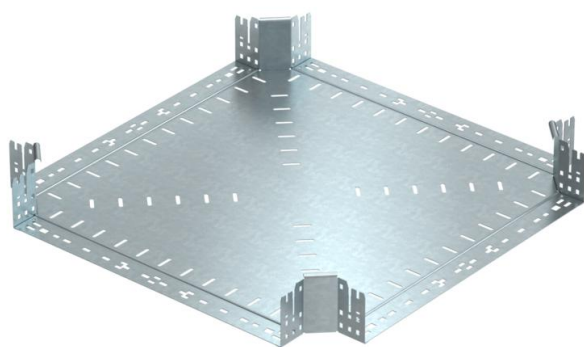

Technical data sheet

Magic cross-over 110 FT

Item number: 7027193

Cross-over with quick connector system. For all cable tray types of 110 mm side height.

St Steel

FT Hot-dip galvanised

Master data

Item number	7027193
Type	RKM 160 FT
Description 1	Cross over
Description 2	with quick connector
Manufacturer	OBO
Dimension	110x600
Material	Steel
Surface	Hot-dip galvanised
Surface standard	DIN EN ISO 1461
Smallest sales unit	1
Unit of quantity	Piece
Weight	690.9 kg
Weight unit	kg/100 pc.

Technical data sheet

Magic cross-over 110 FT

Item number: 7027193

Dimensions

Width	600 mm
Height	110 mm
Plate thickness	1.25 mm
Dimension B	600 mm

Technical data

Bend (angle)	90°
Connector version	Integrated connector
Maintain electrical functions	no
Material thickness, floor plate	1.25 mm
NATO hole pattern	no
Change of direction	Horizontal
Rustproof steel, pickled	no
Wide-span version	no
Type of connector, cable support system	Click fastening
Rail thickness	1.25 mm