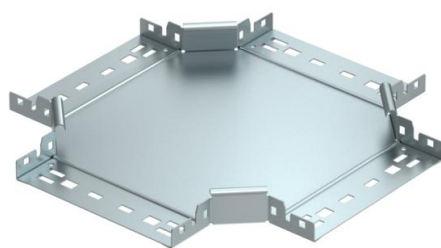

Technical data sheet

Cross-over Magic 35 FS

Item number: 7027243

Cross-over with quick connector system. For all cable tray types of 35 mm side height.

St Steel

FS Strip galvanized

Master data

Item number	7027243
Type	RKM 320 FS
Description 1	Cross over
Description 2	with quick connector
Manufacturer	OBO
Dimension	35x200
Material	Steel
Surface	Strip galvanized
Surface standard	DIN EN 10346
Smallest sales unit	1
Unit of quantity	Piece
Weight	146.3 kg
Weight unit	kg/100 pc.

Technical data sheet

Cross-over Magic 35 FS

Item number: 7027243

Dimensions

Width	200 mm
Width	8 in
Height	35 mm
Height	1 in
Plate thickness	1.25 mm
Dimension B	200 mm

Technical data

Bend (angle)	90°
Connector version	Integrated connector
Maintain electrical functions	no
Material thickness, floor plate	1.25 mm
NATO hole pattern	no
Change of direction	Horizontal
Rustproof steel, pickled	no
Wide-span version	no
Type of connector, cable support system	Click fastening
Rail thickness	1.25 mm