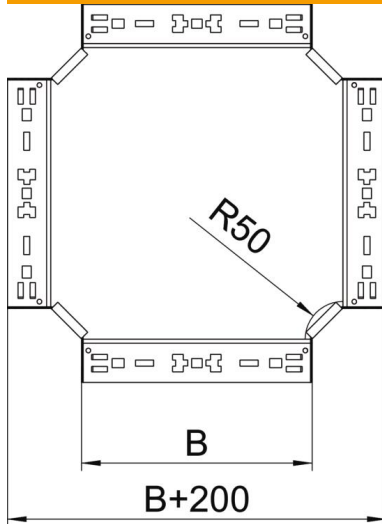

Technical data sheet

Cross-over Magic 35 FS

Item number: 7027243

Cross-over with quick connector system. For all cable tray types of 35 mm side height.

St Steel

FS Strip galvanized

Master data

Item number	7027243
Type	RKM 320 FS
Description 1	Cross over
Description 2	with quick connector
Manufacturer	OBO
Dimension	35x200
Material	Steel
Surface	Strip galvanized
Surface standard	DIN EN 10346
Smallest sales unit	1
Unit of quantity	Piece
Weight	146.3 kg
Weight unit	kg/100 pc.

Technical data sheet

Cross-over Magic 35 FS

Item number: 7027243

Dimensions

Width	200 mm
Width	8 in
Height	35 mm
Height	1 in
Plate thickness	1.25 mm
Dimension B	200 mm

Technical data

Bend (angle)	90°
Connector version	Integrated connector
Maintain electrical functions	no
Material thickness, floor plate	1.25 mm
NATO hole pattern	no
Change of direction	Horizontal
Rustproof steel, pickled	no
Wide-span version	no
Type of connector, cable support system	Click fastening
Rail thickness	1.25 mm