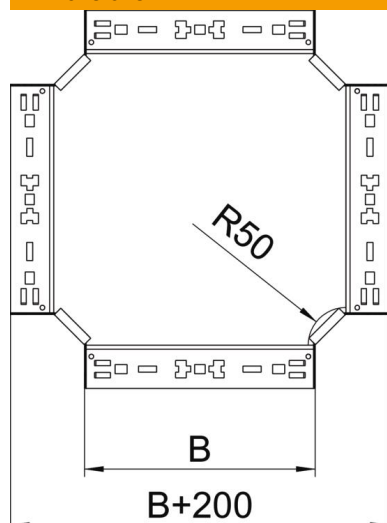

Technical data sheet

Magic cross-over 60 FS

Item number: 7027003

Cross-over with quick connector system. For all cable tray types of 60 mm side height.

St Steel

FS Strip galvanized

Master data

Item number	7027003
Type	RKM 615 FS
Description 1	Cross over
Description 2	with quick connector
Manufacturer	OBO
Dimension	60x150
Material	Steel
Surface	Strip galvanized
Surface standard	DIN EN 10346
Smallest sales unit	1
Unit of quantity	Piece
Weight	123.8 kg
Weight unit	kg/100 pc.

Technical data sheet

Magic cross-over 60 FS

Item number: 7027003

Dimensions

Width	150 mm
Width	6 in
Height	60 mm
Height	2 in
Plate thickness	1.25 mm
Dimension B	150 mm

Technical data

Bend (angle)	90°
Connector version	Integrated connector
Maintain electrical functions	yes
Material thickness, floor plate	1.25 mm
NATO hole pattern	no
Change of direction	Horizontal
Rustproof steel, pickled	no
Wide-span version	no
Type of connector, cable support system	Click fastening
Rail thickness	1.25 mm