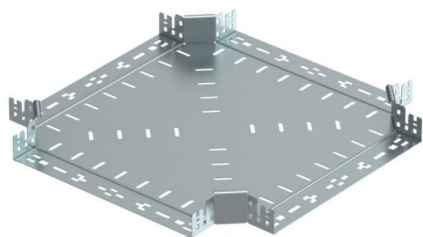

Technical data sheet

Magic cross-over 60 FS

Item number: 7027009

Cross-over with quick connector system. For all cable tray types of 60 mm side height.

St Steel

FS Strip galvanized

Master data

Item number	7027009
Type	RKM 640 FS
Description 1	Cross over
Description 2	with quick connector
Manufacturer	OBO
Dimension	60x400
Material	Steel
Surface	Strip galvanized
Surface standard	DIN EN 10346
Smallest sales unit	1
Unit of quantity	Piece
Weight	343.4 kg
Weight unit	kg/100 pc.

Technical data sheet

Magic cross-over 60 FS

Item number: 7027009

Dimensions

Width	400 mm
Width	16 in
Height	60 mm
Height	2 in
Plate thickness	1.25 mm
Dimension B	400 mm

Technical data

Bend (angle)	90°
Connector version	Integrated connector
Maintain electrical functions	yes
Material thickness, floor plate	1.25 mm
NATO hole pattern	no
Change of direction	Horizontal
Rustproof steel, pickled	no
Wide-span version	no
Type of connector, cable support system	Click fastening
Rail thickness	1.25 mm