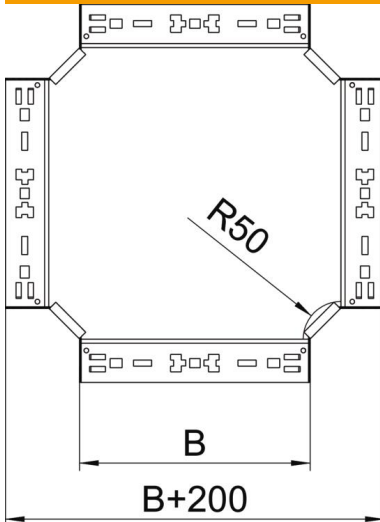

Technical data sheet

Magic cross-over 60 FS

Item number: 7027009

Cross-over with quick connector system. For all cable tray types of 60 mm side height.

St Steel

FS Strip galvanized

Master data

Item number	7027009
Type	RKM 640 FS
Description 1	Cross over
Description 2	with quick connector
Manufacturer	OBO
Dimension	60x400
Material	Steel
Surface	Strip galvanized
Surface standard	DIN EN 10346
Smallest sales unit	1
Unit of quantity	Piece
Weight	343.4 kg
Weight unit	kg/100 pc.

Technical data sheet

Magic cross-over 60 FS

Item number: 7027009

Dimensions

Width	400 mm
Width	16 in
Height	60 mm
Height	2 in
Plate thickness	1.25 mm
Dimension B	400 mm

Technical data

Bend (angle)	90°
Connector version	Integrated connector
Maintain electrical functions	yes
Material thickness, floor plate	1.25 mm
NATO hole pattern	no
Change of direction	Horizontal
Rustproof steel, pickled	no
Wide-span version	no
Type of connector, cable support system	Click fastening
Rail thickness	1.25 mm