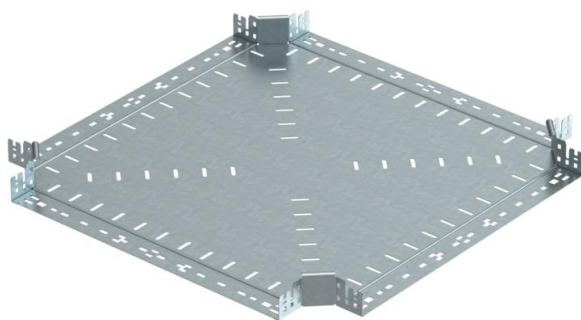

## Magic cross-over 60 FT

Item number: 7027033

Cross-over with quick connector system. For all cable tray types of 60 mm side height.

**St** Steel

**FT** Hot-dip galvanised

### Master data

Item number	7027033
Type	RKM 660 FT
Description 1	Cross over
Description 2	with quick connector
Manufacturer	OBO
Dimension	60x600
Material	Steel
Surface	Hot-dip galvanised
Surface standard	DIN EN ISO 1461
Smallest sales unit	1
Unit of quantity	Piece
Weight	658.8 kg
Weight unit	kg/100 pc.

## Magic cross-over 60 FT

Item number: 7027033

### Dimensions

Width	600 mm
Height	60 mm
Height	2 in
Plate thickness	1.25 mm
Dimension B	600 mm