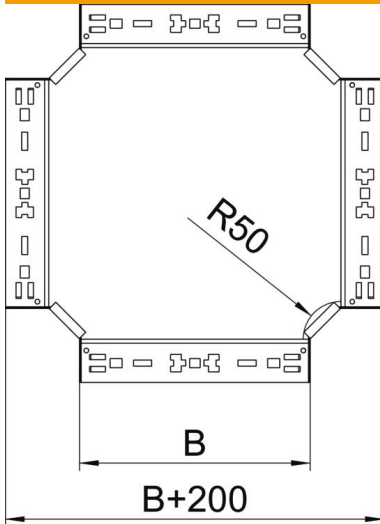

## Magic cross-over 60 FT

Item number: 7027033

Cross-over with quick connector system. For all cable tray types of 60 mm side height.

**St** Steel

**FT** Hot-dip galvanised

### Master data

Item number	7027033
Type	RKM 660 FT
Description 1	Cross over
Description 2	with quick connector
Manufacturer	OBO
Dimension	60x600
Material	Steel
Surface	Hot-dip galvanised
Surface standard	DIN EN ISO 1461
Smallest sales unit	1
Unit of quantity	Piece
Weight	658.8 kg
Weight unit	kg/100 pc.

## Magic cross-over 60 FT

Item number: 7027033

### Dimensions

Width	600 mm
Height	60 mm
Height	2 in
Plate thickness	1.25 mm
Dimension B	600 mm